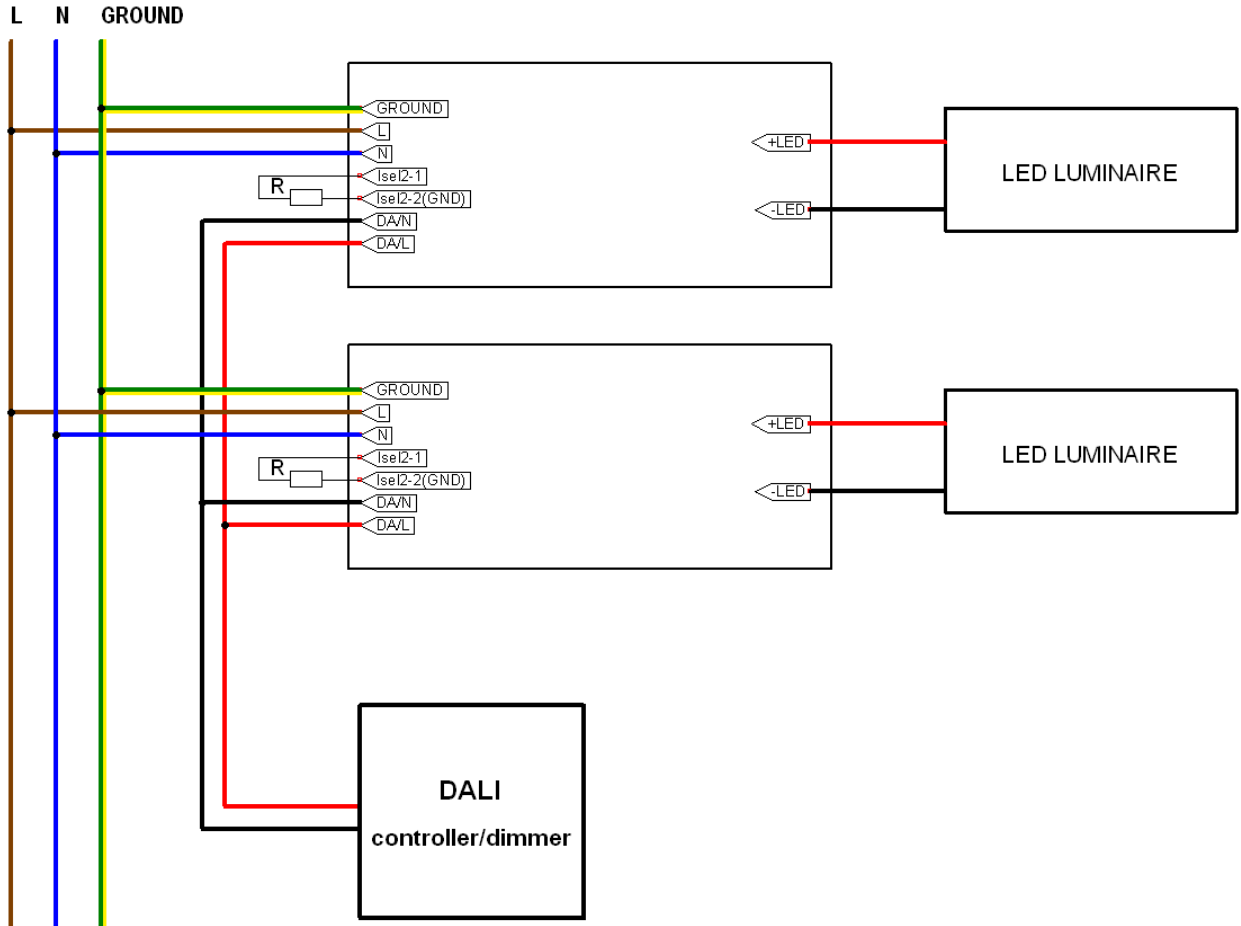

# 1-10V DRIVER

COMPACT WITH DIMMER:

COMPACT WITH CONTROL MODULE (SMART):

LINEAR WITH DIMMER:

LINEAR WITH CONTROL MODULE (SMART):

# DALI DRIVER

COMPACT WITH CONTROLLER/DIMMER:

COMPACT WITH PUSH DIM:

LINEAR WITH CONTROLLER/DIMMER:

LINEAR WITH PUSH DIM: