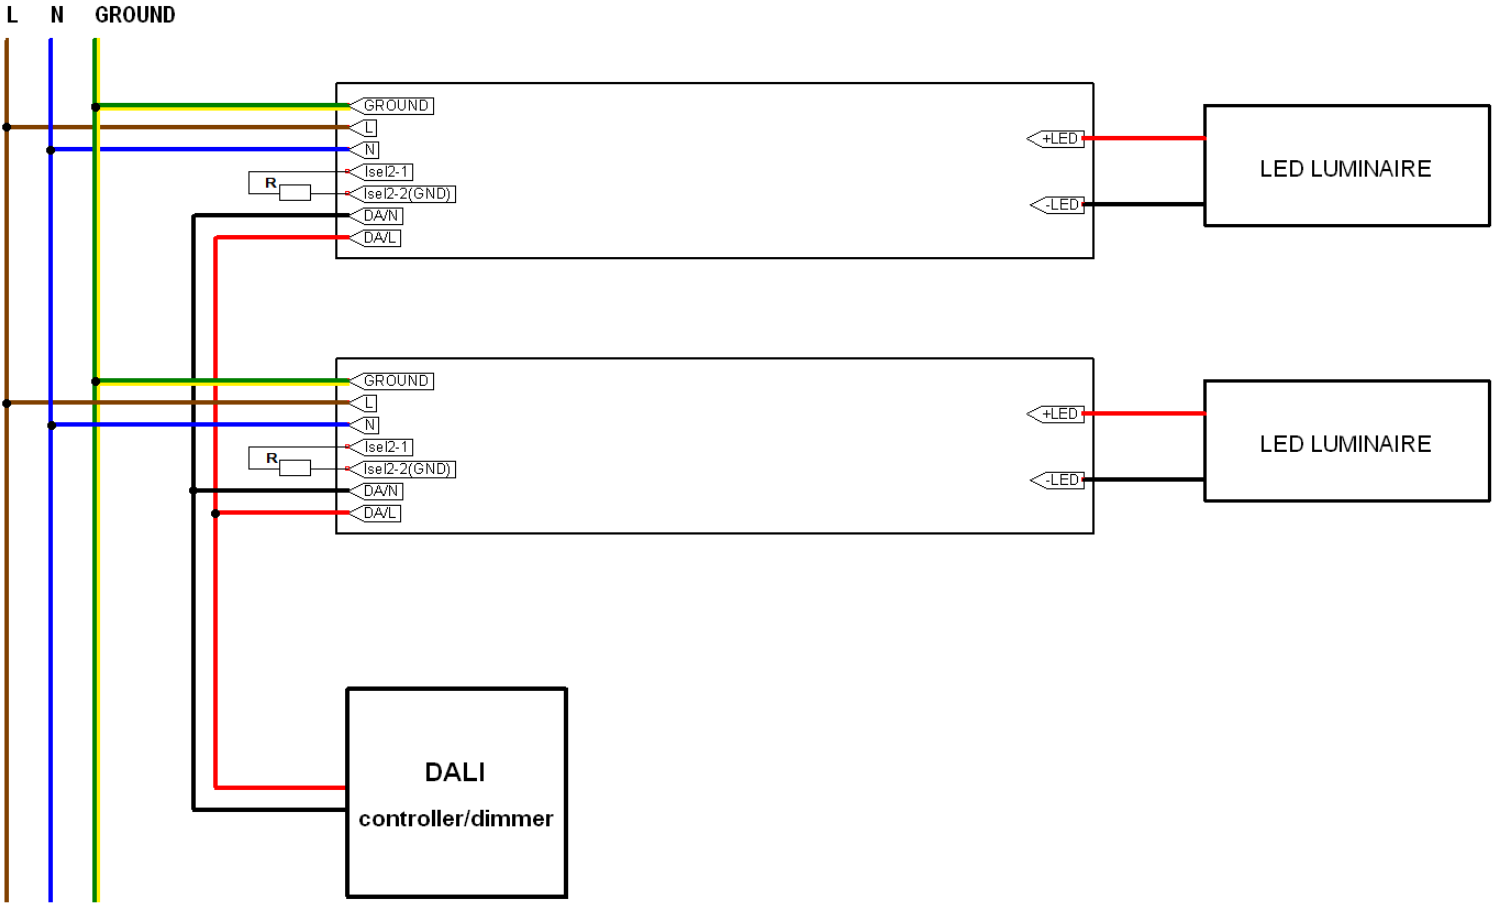

# DALI DRIVER

COMPACT WITH CONTROLLER/DIMMER:

COMPACT WITH PUSH DIM:

LINEAR WITH CONTROLLER/DIMMER:

LINEAR WITH PUSH DIM: