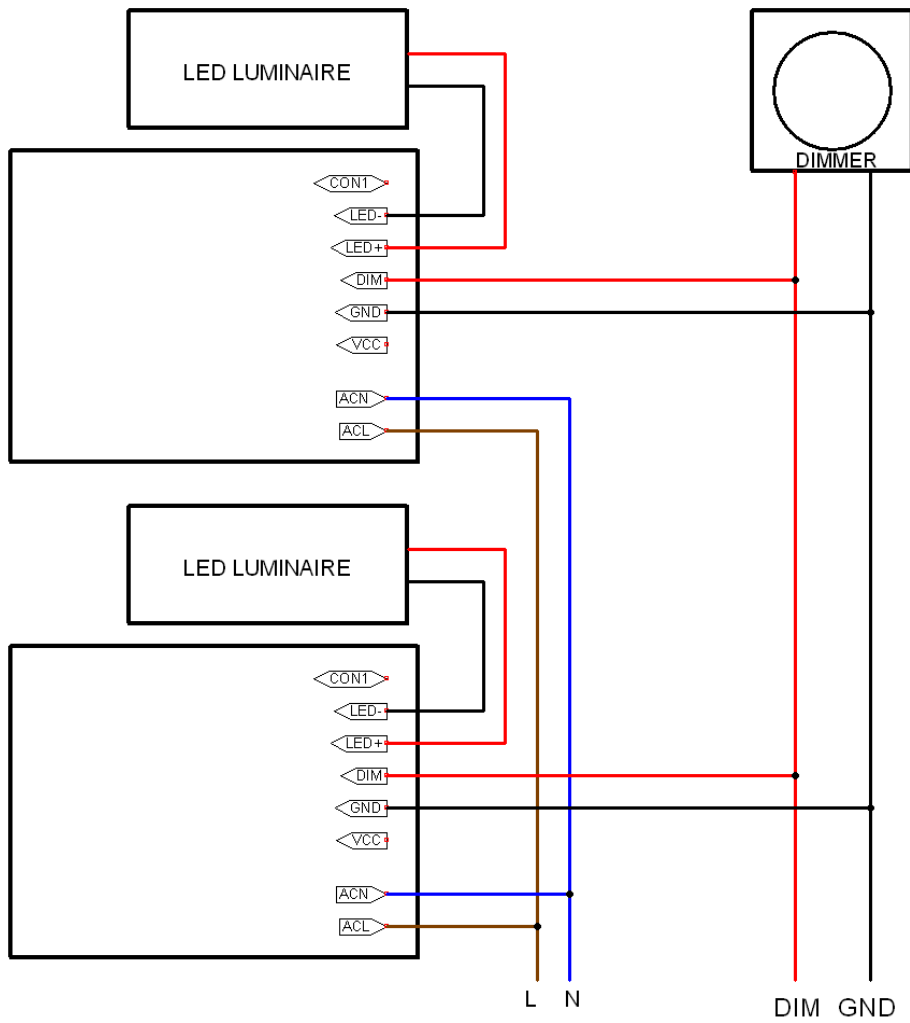

# 1-10V DRIVER

COMPACT WITH DIMMER:

COMPACT WITH CONTROL MODULE (SMART):

LINEAR WITH DIMMER:

LINEAR WITH CONTROL MODULE (SMART):

# DALI DRIVER

COMPACT WITH CONTROLLER/DIMMER:

COMPACT WITH PUSH DIM:

LINEAR WITH CONTROLLER/DIMMER:

LINEAR WITH PUSH DIM: