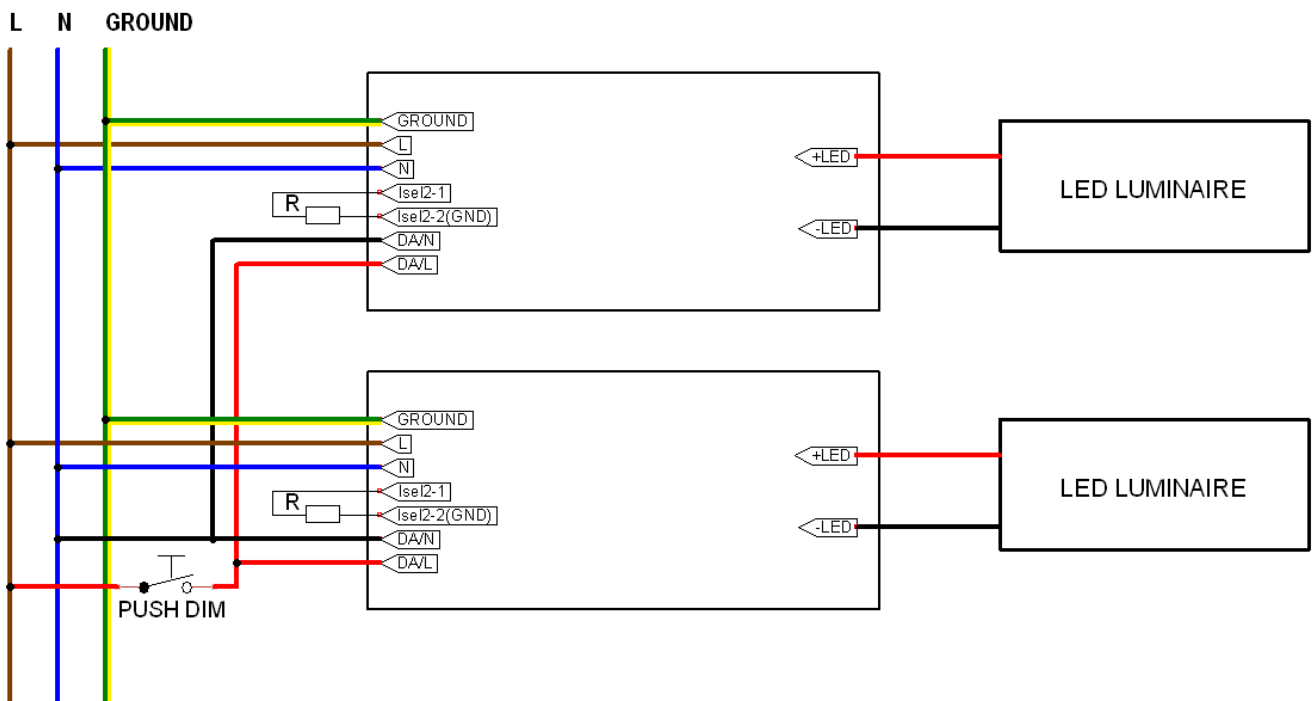

# 1-10V DRIVER

COMPACT WITH DIMMER:

COMPACT WITH CONTROL MODULE (SMART):

LINEAR WITH DIMMER:

LINEAR WITH CONTROL MODULE (SMART):

# DALI DRIVER

COMPACT WITH CONTROLLER/DIMMER:

COMPACT WITH PUSH DIM:

LINEAR WITH CONTROLLER/DIMMER:

LINEAR WITH PUSH DIM: