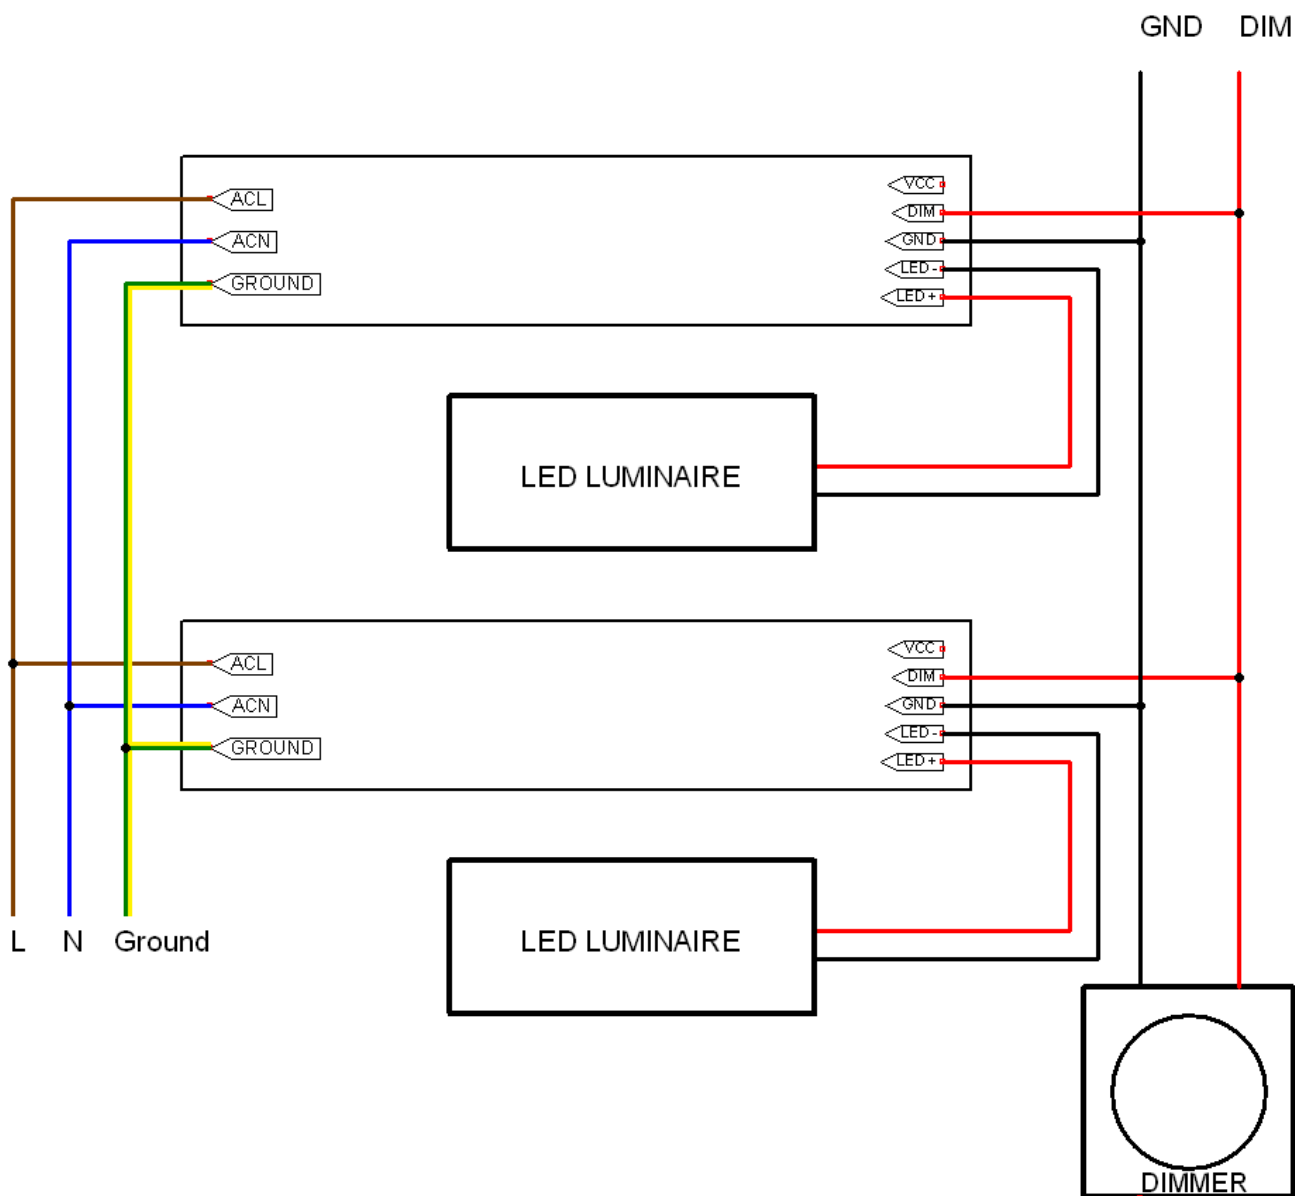

# 1-10V DRIVER

COMPACT WITH DIMMER:

COMPACT WITH CONTROL MODULE (SMART):

LINEAR WITH DIMMER:

LINEAR WITH CONTROL MODULE (SMART):

# DALI DRIVER

COMPACT WITH CONTROLLER/DIMMER:

COMPACT WITH PUSH DIM:

LINEAR WITH CONTROLLER/DIMMER:

LINEAR WITH PUSH DIM: