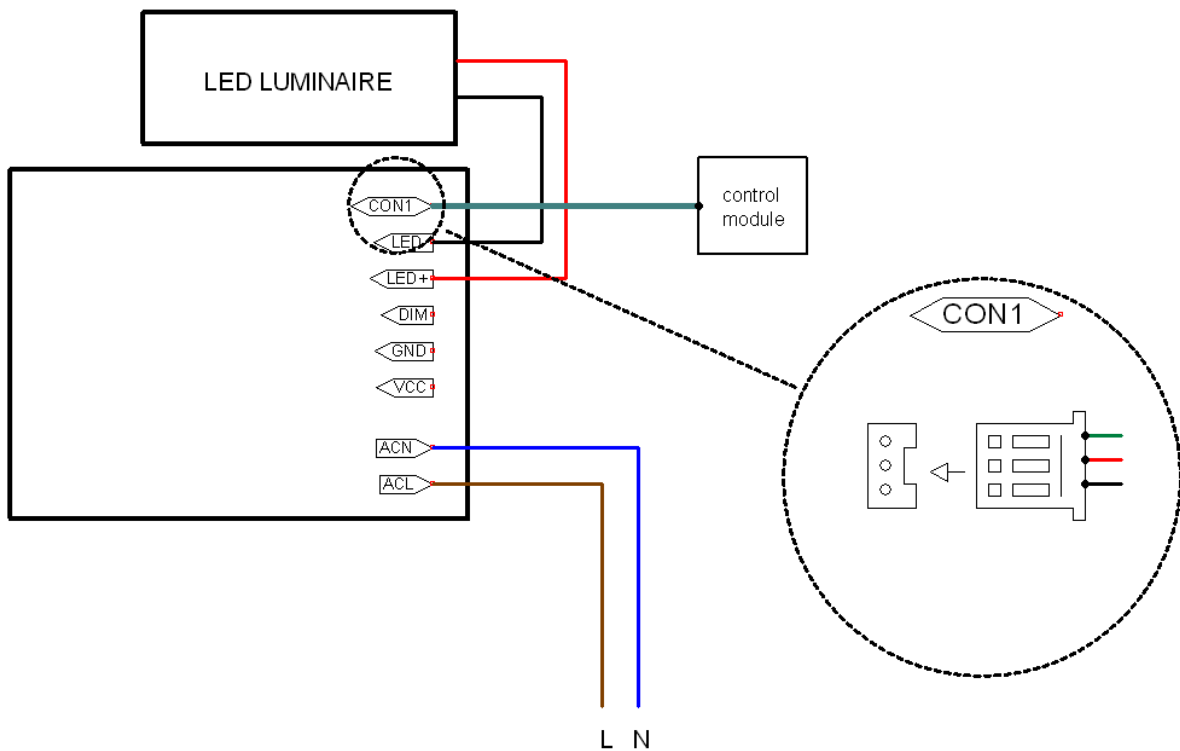

# 1-10V DRIVER

COMPACT WITH DIMMER:

COMPACT WITH CONTROL MODULE (SMART):

LINEAR WITH DIMMER:

LINEAR WITH CONTROL MODULE (SMART):

# DALI DRIVER

COMPACT WITH CONTROLLER/DIMMER:

COMPACT WITH PUSH DIM:

LINEAR WITH CONTROLLER/DIMMER:

LINEAR WITH PUSH DIM: