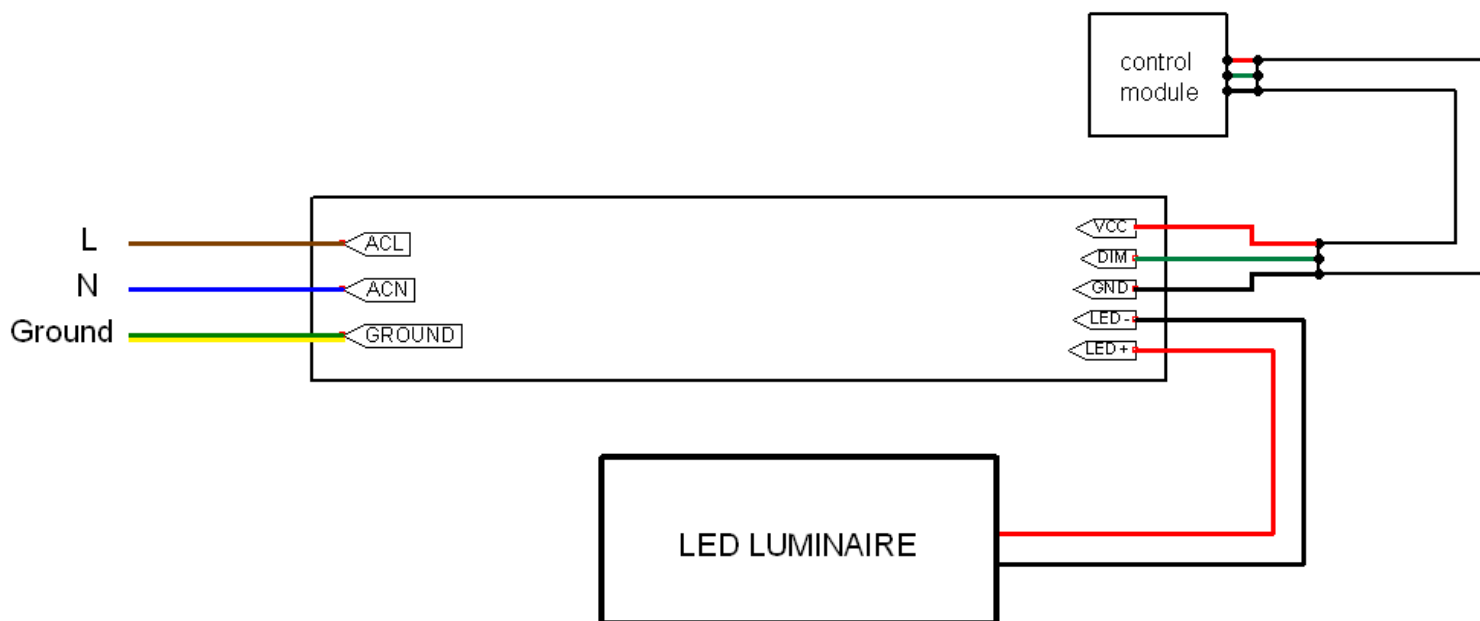

# 1-10V DRIVER

COMPACT WITH DIMMER:

COMPACT WITH CONTROL MODULE (SMART):

LINEAR WITH DIMMER:

LINEAR WITH CONTROL MODULE (SMART):

# DALI DRIVER

COMPACT WITH CONTROLLER/DIMMER:

COMPACT WITH PUSH DIM:

LINEAR WITH CONTROLLER/DIMMER:

LINEAR WITH PUSH DIM: