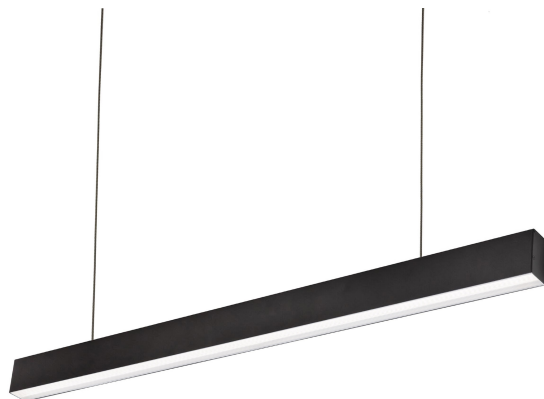

## ALLDAY INSPIRE ONE

CE

Power **30 W**

Voltage **230 V**

Colour temperature **3000 K**

Colour of light **WW**

Beam angle **90 °**

Degree of protection (IP) **IP20**

See more on dedicated page 

ALD9PR030930PRB\_CASAMBI

Technical data:

Code	WOJP08200
Power	30 W
Nominal current	167 mA
Voltage	230 V
Energy efficiency class	E
Energy consumption	30 kWh/1000h
Frequency	50HZ Hz
Protection class	I
Power supply included	Yes
Manufacturer of power supply	TRIDONIC
Power factor	0,93
Useful luminous flux*	3750 lm (360°)
Luminous flux**	3325 lm (360°)
Lamp efficacy	125 lm/W
Colour temperature	3000 K
Colour of light	WW
Beam angle	90 °
RA	90
Light source included	+
Producer of LED diodes	SAMSUNG
Uniformity of color SDCM max	3
Dimmable	CASAMBI
Working temperature range	-20/+40 °
Lifespan	50000 h
Housing material	Aluminum
Degree of protection (IP)	IP20
Colour	Black
Dimension (AxBxC)	1120X44X74 mm
Weight	2.2 kg
For use	Inside
Assembly method	On the ceiling/Suspended
Application	Inside
Made in	PL
Other	L90B10 - 74000h