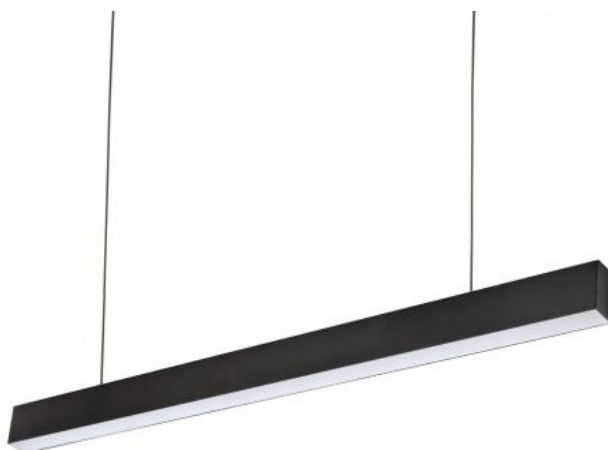

ALLDAY INSPIRE ONE

WOJP08141

See
more

LED luminaire ALLDAY INSPIRE ONE, with a power of 46 W, high light efficacy 145 lm/W. It is part of the ALLDAY INSPIRE series, which is characterised by modern design, high-quality materials and a wide range of components and accessories that allow for the personalisation of the luminaires. It is made of high-quality components, supported by a 5-year warranty. It shines with a warm light (3000K), which promotes relaxation and rest, making the illuminated room cosier. Suitable for both surface and suspended mounting.

Power	46 W	Voltage	230 V
Colour temperature	3000 K	Colour of light	WW
Beam angle	115 °	Degree of protection (IP)	IP20

Technical data

Code	WQJP08141
Power	46 W
Nominal current	263 mA
Voltage	230 V
Energy consumption	46 kWh/1000h
Frequency	50HZ Hz
Protection class	I
Power supply included	Yes
Manufacturer of power supply	TRIDONIC
Power factor	0.93
Useful luminous flux*	6670 lm (360°)
Luminous flux**	4400 lm (360°)
Lamp efficacy	145 lm/W
Colour temperature	3000 K
Colour of light	WW
Beam angle	115 °
RA	80
Light source included	+
Producer of LED diodes	SAMSUNG
Uniformity of color SDCM max	3
Dimmable	CASAMBI
Working temperature range	-20/+40 °
Lifespan	50000 h
Housing material	Aluminum
Degree of protection (IP)	IP20
Colour	Black
Dimension (AxBxC)	1680X44X74 mm
For use	Inside
Assembly method	On the ceiling, Suspended
Application	Inside
Made in	PL
Other	L90B10 - 74000h ,
Catalogue number	ALD9PR0468300PB_CASAMBI _AW ,