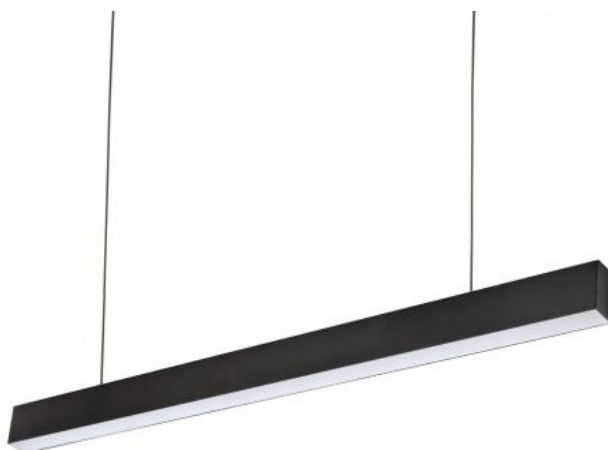

# ALLDAY INSPIRE ONE

WOJP08109

See  
more

LED luminaire ALLDAY INSPIRE ONE, with a power of 30 W, high light efficacy 145 lm/W. It is part of the ALLDAY INSPIRE series, which is characterised by modern design, high-quality materials and a wide range of components and accessories that allow for the personalisation of the luminaires. It is made of high-quality components, supported by a 5-year warranty. It shines with a warm light (3000K), which promotes relaxation and rest, making the illuminated room cosier. Suitable for both surface and suspended mounting.

Power	<b>30 W</b>	Voltage	<b>230 V</b>
Colour temperature	<b>3000 K</b>	Colour of light	<b>WW</b>
Beam angle	<b>115 °</b>	Degree of protection (IP)	<b>IP20</b>

## Technical data

---

Code	WQJP08109
Power	30 W
Nominal current	167 mA
Voltage	230 V
Energy consumption	30 kWh/1000h
Frequency	50HZ Hz
Protection class	I
Power supply included	Yes
Manufacturer of power supply	TRIDONIC
Power factor	0.93
Useful luminous flux*	4350 lm (360°)
Luminous flux**	2800 lm (360°)
Lamp efficacy	145 lm/W
Colour temperature	3000 K
Colour of light	WW
Beam angle	115 °
RA	80
Light source included	+
Producer of LED diodes	SAMSUNG
Uniformity of color SDCM max	3
Dimmable	OPC
Working temperature range	-20/+40 °
Lifespan	50000 h
Housing material	Aluminum
Degree of protection (IP)	IP20
Colour	Black
Dimension (AxBxC)	1120X44X74 mm
For use	Inside
Assembly method	On the ceiling, zwieszany
Application	Inside
Made in	PL
Other	L90B10 - 74000h ,