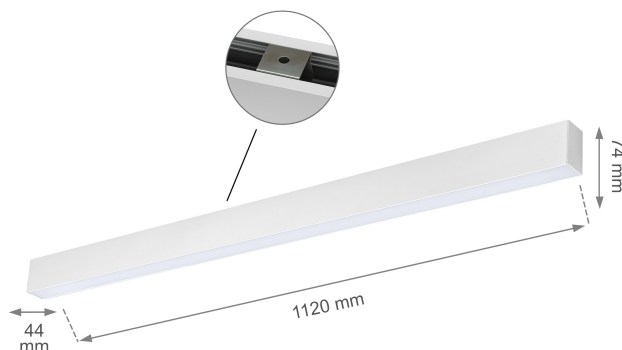

ALLDAY GO

WQJP07921

LED luminaire ALLDAY GO, with a power of 36 W, high light efficacy 130 lm/W. It shines with a warm light (3000K), which promotes relaxation and rest, making the illuminated room cosier. Designed for surface mounting.

Power	36 W	Voltage	230 V
Colour temperature	3000 K	Colour of light	WW
Beam angle	115 °	Degree of protection (IP)	IP20

Technical data

Code	WQJP07921
Power	36 W
Nominal current	172 mA
Voltage	230 V
Energy consumption	36 kWh/1000h
Frequency	50HZ Hz
Protection class	I
Power supply included	Yes
Manufacturer of power supply	SPECTRUM
Power factor	0.93
Useful luminous flux*	4700 lm (360°)
Luminous flux**	2070 lm (360°)
Lamp efficacy	130 lm/W
Colour temperature	3000 K
Colour of light	WW
Beam angle	115 °
RA	80
Light source included	+
Producer of LED diodes	SPECTRUM
Uniformity of color SDCM max	3
Dimmable	No
Working temperature range	-20/+40 °
Lifespan	17000 h
Housing material	Aluminum
Degree of protection (IP)	IP20
Colour	White
Dimension (AxBxC)	1120X44X74 mm
For use	Inside
Assembly method	On the ceiling
Application	Inside
Made in	PL
Catalogue number	ALD9LM368300PW