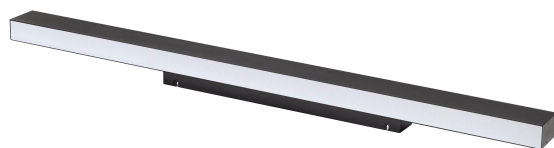

ALLDAY INSPIRE ONE IP44

Power	30 W	Voltage	230 V
Colour temperature	3000 K	Colour of light	WW
Beam angle	115 °	Degree of protection (IP)	IP44

See more on dedicated page [➔](#)

ALD15PRO309300PW_DALI

Technical data:

Code	WOJP07874
Power	30 W
Nominal current	167 mA
Voltage	230 V
Energy efficiency class	E
Energy consumption	30 kWh/1000h
Frequency	50HZ Hz
Protection class	I
Power supply included	Yes
Manufacturer of power supply	TRIDONIC
Power factor	0.93
Useful luminous flux*	3750 lm (360°)
Luminous flux**	2850 lm (360°)
Lamp efficacy	125 lm/W
Colour temperature	3000 K
Colour of light	WW
Beam angle	115 °
RA	90
Light source included	+
Producer of LED diodes	SAMSUNG
Uniformity of color SDCM max	3
Dimmable	DALI
Working temperature range	-20/+40 °
Lifespan	50000 h
Housing material	Aluminum
Degree of protection (IP)	IP44
Colour	Black
Dimension (AxBxC)	1125X66X74 mm
Weight	2.32 kg
For use	Inside
Assembly method	NAŚCIENNY
Application	Inside
Made in	PL
Other	L90B10 - 74000h