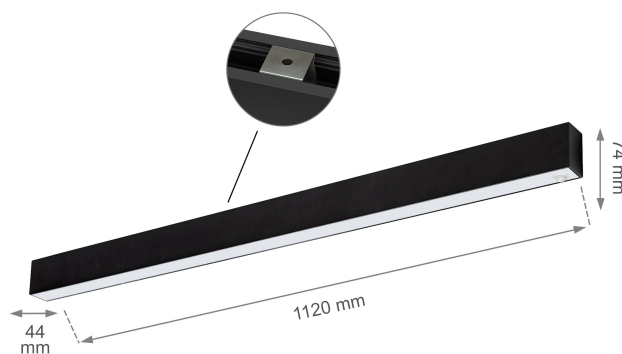

Technical data

Code	WQJP0771
Power	36 W
Nominal current	172 mA
Voltage	230 V
Energy consumption	36 kWh/1000h
Frequency	50HZ Hz
Protection class	I
Power supply included	Yes
Manufacturer of power supply	SPECTRUM
Power factor	0.930000
Useful luminous flux*	4900 lm (360°)
Luminous flux	2160 lm (360°)
Lamp efficacy	136 lm/W
Colour temperature	4000 K
Colour of light	Neutral white
Beam angle	115 °
RA	80
Light source included	+
Producer of LED diodes	SPECTRUM
Uniformity of color SDCM max	3
Dimmable	No
Working temperature range	-20/+40 °
Warranty	2 years
Lifespan	17000 h
(On/Off)	15000
Housing material	Aluminum
Degree of protection (IP)	IP20
Colour	Black
Dimension (AxBxC)	1120X44X74 mm
For use	Inside
Assembly method	On the ceiling
Application	Inside
Made in	PL
Catalogue number	ALD9LM368400PB_CZUJNIK

Logistics data

*applies to the LED source used

Related documents

User manual

Declaration of Conformity

Photometric file

3D model