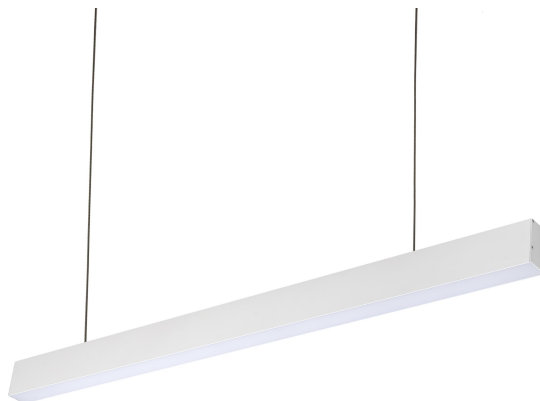

ALLDAY INSPIRE ONE 840 17W 230V 56cm 115st White DALI

---

Power	<b>17 W</b>	Voltage	<b>230 V</b>
Colour temperature	<b>4000 K</b>	Colour of light	<b>Neutral white</b>
Beam angle	<b>115 °</b>	Degree of protection (IP)	<b>IP20</b>

---

ALD9NST178400PW\_DALI

**Technical data:**

Code	WOJP07621
Power	17 W
Nominal current	81 mA
Voltage	230 V
Energy efficiency class	D
Energy consumption	17 kWh/1000h
Frequency	50HZ Hz
Protection class	I
Power supply included	Yes
Manufacturer of power supply	TRIDONIC
Power factor	0,93
Useful luminous flux*	2465 lm (360°)
Luminous flux**	1360 lm (360°)
Lamp efficacy	145 lm/W
Colour temperature	4000 K
Colour of light	Neutral white
Beam angle	115 °
RA	80
Light source included	+
Producer of LED diodes	SAMSUNG
Uniformity of color SDCM max	3
Dimmable	DALI
Working temperature range	-20/+40 °
Lifespan	50000 h
Housing material	Aluminum
Degree of protection (IP)	IP20
Colour	White
Dimension (AxBxC)	560X44X74 mm
Weight	1,44 kg
For use	Inside
Assembly method	On the ceiling/Suspended
Application	Inside
Made in	PL
Other	L90B10 - 74000h