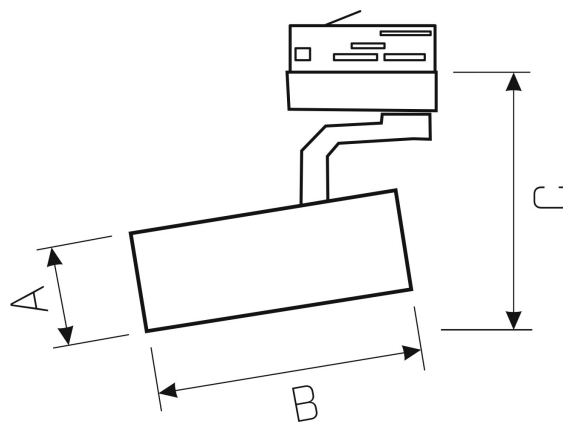

FIESTA

WOJP07114

LED luminaire FIESTA, with a power of 35 W, high light efficacy 135 lm/W. It is made of high-quality components, supported by a 5-year warranty. Lights up with neutral light - the most universal colour (4000K), which is suitable for the rooms we use on a daily basis, ensuring comfort during everyday activities. Narrow beam angle 36° gives directional light so that selected objects or surfaces can be better exposed. Designed to be mounted on a track.

Power	35 W	Voltage	230 V
Colour temperature	4000 K	Colour of light	Neutral white
Beam angle	36 °	Degree of protection (IP)	IP20

Technical data

Code	WQJP07114
Power	35 W
Nominal current	167.4 mA
Voltage	230 V
Energy consumption	35 kWh/1000h
Frequency	50HZ Hz
Protection class	I
Power supply included	Yes
Manufacturer of power supply	TRIDONIC
Power factor	0.93
Useful luminous flux*	4725 lm (360°)
Luminous flux**	3850 lm (360°)
Lamp efficacy	135 lm/W
Colour temperature	4000 K
Colour of light	Neutral white
Beam angle	36 °
RA	80
Light source included	+
Producer of LED diodes	CREE
Uniformity of color SDCM max	3
Dimmable	No
Working temperature range	-20/+40 °
Lifespan	50000 h
Housing material	Aluminum
Degree of protection (IP)	IP20
Colour	White
Dimension (AxBxC)	84x190x160 mm
For use	Inside
Assembly method	on track
Application	Inside
Made in	PL
Catalogue number	MDR49PR03584036W