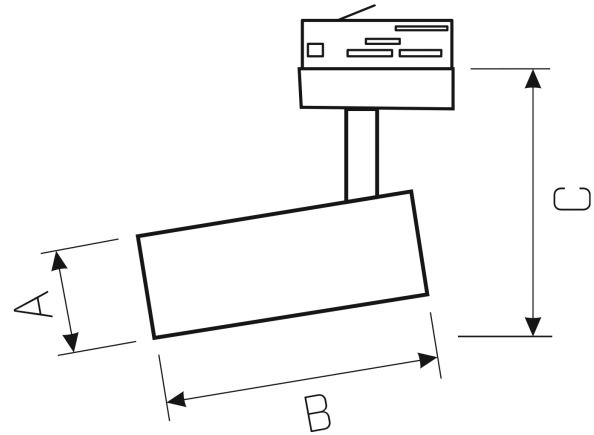

BRANTA LUX

WQJP06804

LED luminaire BRANTA LUX, with a power of 27 W. It is made of high-quality components, supported by a 5-year warranty. Narrow beam angle 36° gives directional light so that selected objects or surfaces can be better exposed. Designed to be mounted on a track.

Power **27 W**
Colour of light **MEAT**
Degree of protection (IP) **IP20**

Voltage **230 V**
Beam angle **36 °**

Technical data

Code	WQJP06804
Power	27 W
Nominal current	129 mA
Voltage	230 V
Energy consumption	27 kWh/1000h
Frequency	50HZ Hz
Protection class	I
Power supply included	+
Manufacturer of power supply	TCI
Power factor	0.93
Useful luminous flux*	2295 lm (360°)
Luminous flux**	2160 lm (360°)
Lamp efficacy	85 lm/W
Colour of light	MEAT
Beam angle	36 °
RA	80
Light source included	+
Producer of LED diodes	CITIZEN
Uniformity of color SDCM max	3
Dimmable	OPC
Working temperature range	-20/+40 °
Lifespan	50000 h
Housing material	Aluminum
Degree of protection (IP)	IP20
Colour	White
Dimension (AxBxC)	90x205x165 mm
For use	Inside
Assembly method	on track
Application	Inside
Made in	PL
Catalogue number	MDR47PRO27MEAT36LW