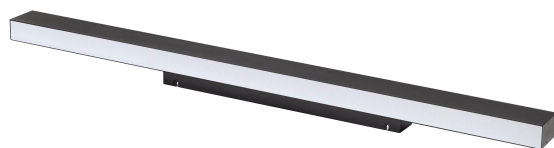

ALLDAY INSPIRE ONE IP44

Power	30 W	Voltage	230 V
Colour temperature	4000 K	Colour of light	Neutral white
Beam angle	115 °	Degree of protection (IP)	IP44

See more on dedicated page [➔](#)

ALD15PRO309400PB_DALI

Technical data:

Code	WOJP06762
Power	30 W
Nominal current	167 mA
Voltage	230 V
Energy efficiency class	E
Energy consumption	30 kWh/1000h
Frequency	50HZ Hz
Protection class	I
Power supply included	Yes
Manufacturer of power supply	TRIDONIC
Power factor	0.93
Useful luminous flux*	3750 lm (360°)
Luminous flux**	2850 lm (360°)
Lamp efficacy	125 lm/W
Colour temperature	4000 K
Colour of light	Neutral white
Beam angle	115 °
RA	90
Light source included	+
Producer of LED diodes	SAMSUNG
Uniformity of color SDCM max	3
Dimmable	DALI
Working temperature range	-20/+40 °
Lifespan	50000 h
Housing material	Aluminum
Degree of protection (IP)	IP44
Colour	Black
Dimension (AxBxC)	1125X66X74 mm
Weight	2.32 kg
For use	Inside
Assembly method	NAŚCIENNY
Application	Inside
Made in	PL
Other	L90B10 - 74000h