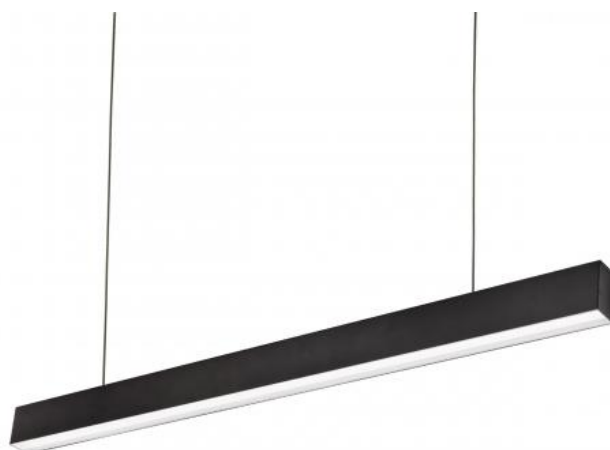

ALLDAY INSPIRE ONE

WQJP06343

See
more

LED luminaire ALLDAY INSPIRE ONE, with a power of 30 W, high light efficacy 145 lm/W. It is part of the ALLDAY INSPIRE series, which is characterised by modern design, high-quality materials and a wide range of components and accessories that allow for the personalisation of the luminaires. It is made of high-quality components, supported by a 5-year warranty. Lights up with neutral light - the most universal colour (4000K), which is suitable for the rooms we use on a daily basis, ensuring comfort during everyday activities. Narrow beam angle 90° gives directional light so that selected objects or surfaces can be better exposed. Suitable for both surface and suspended mounting.

Power	30 W	Voltage	230 V
Colour temperature	4000 K	Colour of light	Neutral white
Beam angle	90 °	Degree of protection (IP)	IP20

Technical data

Code	WQJP06343
Power	30 W
Nominal current	167 mA
Voltage	230 V
Energy consumption	30 kWh/1000h
Frequency	50HZ Hz
Protection class	I
Power supply included	Yes
Manufacturer of power supply	OSRAM
Power factor	0.93
Useful luminous flux*	4350 lm (360°)
Luminous flux**	3675 lm (360°)
Lamp efficacy	145 lm/W
Colour temperature	4000 K
Colour of light	Neutral white
Beam angle	90 °
RA	80
Light source included	+
Producer of LED diodes	SAMSUNG
Uniformity of color SDCM max	3
Dimmable	DALI
Working temperature range	-20/+40 °
Lifespan	50000 h
Housing material	Aluminum
Degree of protection (IP)	IP20
Colour	Black
Dimension (AxBxC)	1120X44X74 mm
For use	Inside
Assembly method	On the ceiling, Suspended
Application	Inside
Made in	PL
Other	L90B10 - 74000h ,
Catalogue number	ALD9PR030840PRB_DALI ,