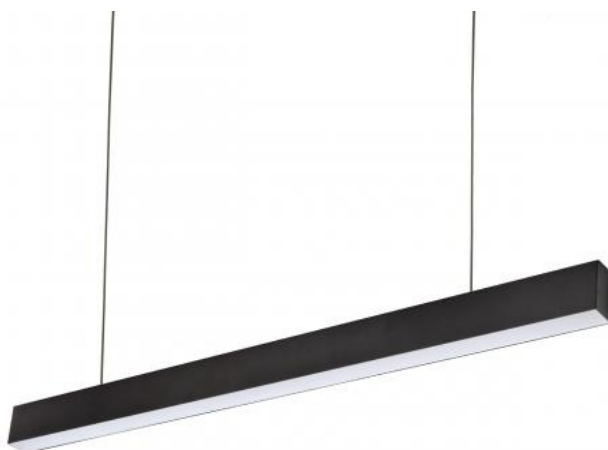

ALLDAY INSPIRE ONE

WQJP06308

See
more

LED luminaire ALLDAY INSPIRE ONE, with a power of 30 W, high light efficacy 145 lm/W. It is part of the ALLDAY INSPIRE series, which is characterised by modern design, high-quality materials and a wide range of components and accessories that allow for the personalisation of the luminaires. It is made of high-quality components, supported by a 5-year warranty. It shines with a warm light (3000K), which promotes relaxation and rest, making the illuminated room cosier. Suitable for both surface and suspended mounting.

Power	30 W	Voltage	230 V
Colour temperature	3000 K	Colour of light	WW
Beam angle	115 °	Degree of protection (IP)	IP20

Technical data

Code	WQJP06308
Power	30 W
Nominal current	167 mA
Voltage	230 V
Energy consumption	30 kWh/1000h
Frequency	50HZ Hz
Protection class	I
Power supply included	Yes
Manufacturer of power supply	TRIDONIC
Power factor	0.93
Useful luminous flux*	4350 lm (360°)
Luminous flux**	2800 lm (360°)
Lamp efficacy	145 lm/W
Colour temperature	3000 K
Colour of light	WW
Beam angle	115 °
RA	80
Light source included	+
Producer of LED diodes	SAMSUNG
Uniformity of color SDCM max	3
Dimmable	OPC
Working temperature range	-20/+40 °
Lifespan	50000 h
Housing material	Aluminum
Degree of protection (IP)	IP20
Colour	Black
Dimension (AxBxC)	1120X44X74 mm
For use	Inside
Assembly method	On the ceiling, zwieszany
Application	Inside
Made in	PL
Other	L90B10 - 74000h ,