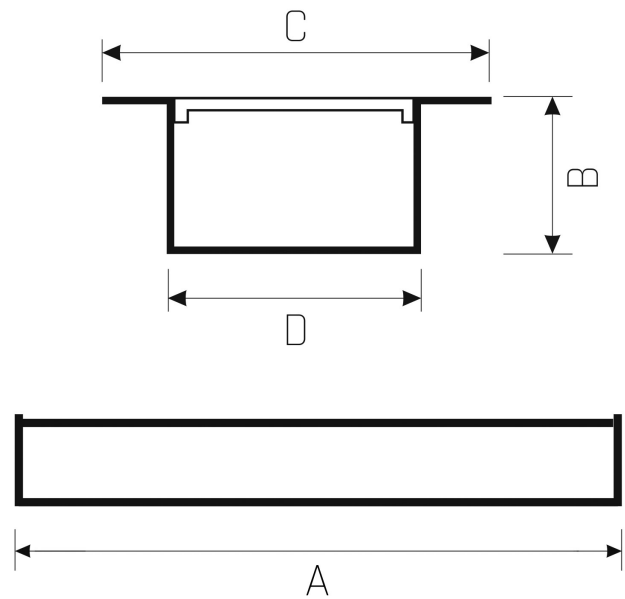

WOJP05854

WOJP05854

LED luminaire ALLDAY 2, with a power of 30 W, high light efficacy 145 lm/W. It is made of high-quality components, supported by a 5-year warranty. Lights up with neutral light - the most universal colour (4000K), which is suitable for the rooms we use on a daily basis, ensuring comfort during everyday activities. Designed for recessed mounting.

Power	30 W	Voltage	230 V
Colour temperature	4000 K	Colour of light	Neutral white
Beam angle	110 °	Degree of protection (IP)	IP20

Technical data

Code	WQJP05854
Power	30 W
Nominal current	167.4 mA
Voltage	230 V
Energy consumption	30 kWh/1000h
Frequency	50HZ Hz
Protection class	II
Power supply included	+
Manufacturer of power supply	OSRAM
Power factor	0.93
Useful luminous flux*	4350 lm (360°)
Luminous flux**	2800 lm (360°)
Lamp efficacy	145 lm/W
Colour temperature	4000 K
Colour of light	Neutral white
Beam angle	110 °
RA	80
Light source included	+
Producer of LED diodes	SPECTRUM
Uniformity of color SDCM max	3
Dimmable	1-10V
Working temperature range	-20/+40 °
Lifespan	50000 h
Housing material	Aluminum
Degree of protection (IP)	IP20
Colour	White
Dimension (AxBxC)	44x1150x35 mm
Mounting hole	1140x33,5 mm
For use	Inside
Assembly method	Recessed
Application	Inside
Made in	PL
Catalogue number	ALD2PR0308400PW_DIM