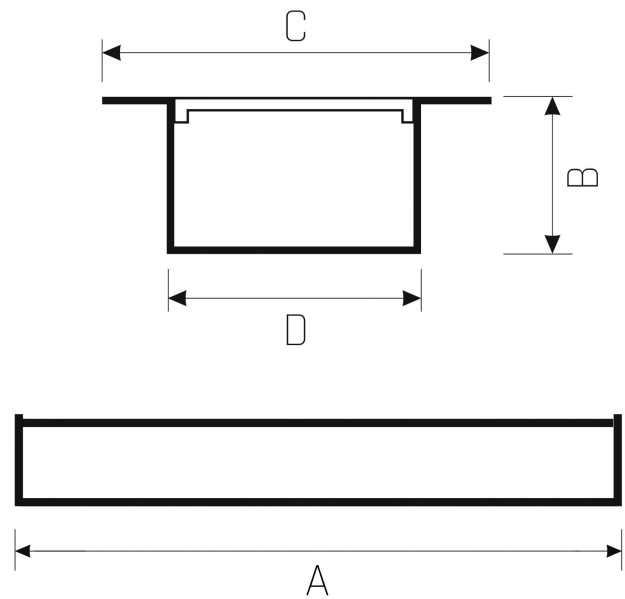

ALLDAY 2

WOJP01017

LED luminaire ALLDAY 2, with a power of 30 W, high light efficacy 145 lm/W. It is made of high-quality components, supported by a 5-year warranty. Lights up with neutral light - the most universal colour (4000K), which is suitable for the rooms we use on a daily basis, ensuring comfort during everyday activities. Designed for recessed mounting.

Power	30 W	Voltage	230 V
Colour temperature	4000 K	Colour of light	Neutral white
Beam angle	110 °	Degree of protection (IP)	IP20

Technical data

Code	WOJP01017
Power	30 W
Nominal current	167.4 mA
Voltage	230 V
Energy consumption	30 kWh/1000h
Frequency	50HZ Hz
Protection class	II
Power supply included	+
Manufacturer of power supply	TRIDONIC
Power factor	0.93
Useful luminous flux*	4350 lm (360°)
Luminous flux**	2800 lm (360°)
Lamp efficacy	145 lm/W
Colour temperature	4000 K
Colour of light	Neutral white
Beam angle	110 °
RA	80
Light source included	+
Producer of LED diodes	SPECTRUM
Uniformity of color SDCM max	3
Dimmable	OPC
Working temperature range	-20/+40 °
Lifespan	50000 h
Housing material	Aluminum
Degree of protection (IP)	IP20
Colour	White
Dimension (AxBxC)	44x1150x35 mm
Mounting hole	1140x33,5 mm
For use	Inside
Assembly method	Recessed
Application	Inside
Made in	PL
Catalogue number	ALD2PR0308400PW