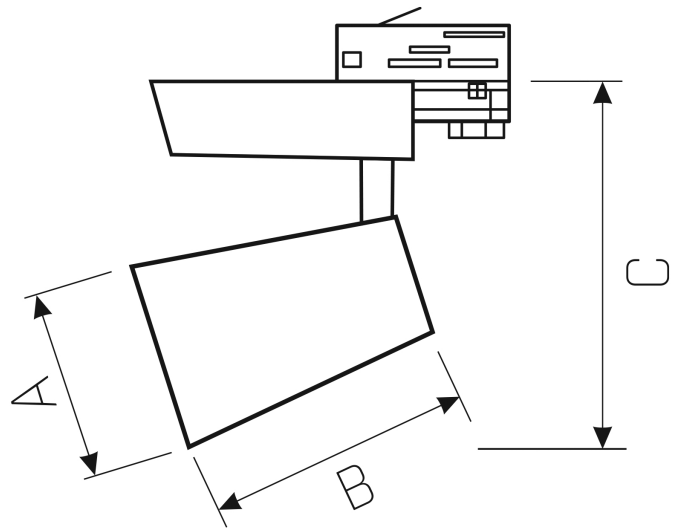

ESTRA

WOJP00340

LED luminaire ESTRA, with a power of 19 W, high light efficacy 150 lm/W. It is made of high-quality components, supported by a 5-year warranty. Lights up with neutral light - the most universal colour (4000K), which is suitable for the rooms we use on a daily basis, ensuring comfort during everyday activities. Narrow beam angle 24° gives directional light so that selected objects or surfaces can be better exposed. Designed to be mounted on a track.

Power	19 W	Voltage	230 V
Colour temperature	4000 K	Colour of light	Neutral white
Beam angle	24 °	Degree of protection (IP)	IP20

Technical data

Code	WOJP00340
Power	19 W
Nominal current	90.9 mA
Voltage	230 V
Energy consumption	19 kWh/1000h
Frequency	50HZ Hz
Protection class	I
Power supply included	+
Manufacturer of power supply	TCI
Power factor	0.93
Useful luminous flux*	2850 lm (360°)
Luminous flux**	1900 lm (360°)
Lamp efficacy	150 lm/W
Colour temperature	4000 K
Colour of light	Neutral white
Beam angle	24 °
RA	80
Light source included	+
Producer of LED diodes	CREE
Uniformity of color SDCM max	3
Dimmable	OPC
Working temperature range	-20/+40 °
Lifespan	50000 h
Housing material	Aluminum
Degree of protection (IP)	IP20
Colour	White
Dimension (AxBxC)	109x130x190 mm
For use	Inside
Assembly method	on track
Application	Inside
Made in	PL
Catalogue number	MDR36PR01984024W