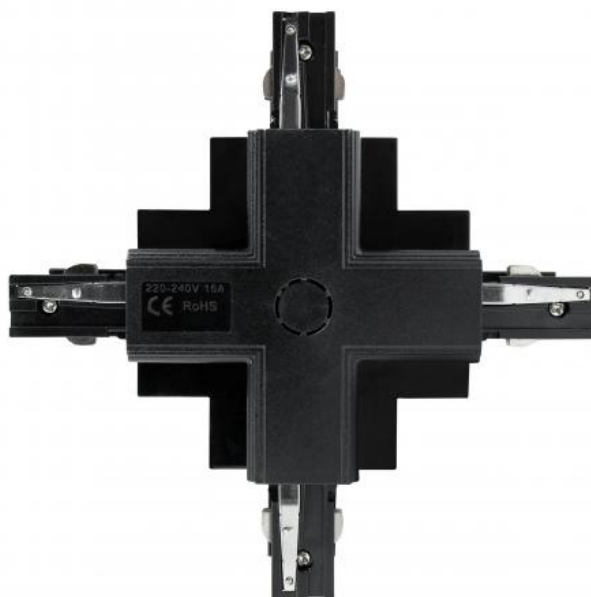

# WOJ+06515

WOJ+06515

---

SPS RECESSED CONNECTOR + BLACK SPECTRUM

---

Voltage **230 V**

Degree of protection (IP) **IP20**

## Technical data

---

Code	WOJ+06515
Voltage	230 V
Protection class	I
Working temperature range	-20/+40 °
Housing material	PC
Degree of protection (IP)	IP20
Colour	Black
Dimension (AxBxC)	165x36x165 mm
For use	Inside
Assembly method	Recessed
Application	INT
Made in	PRC
Other	wymiar po zamontowaniu w szynie: 99x36x99 ,