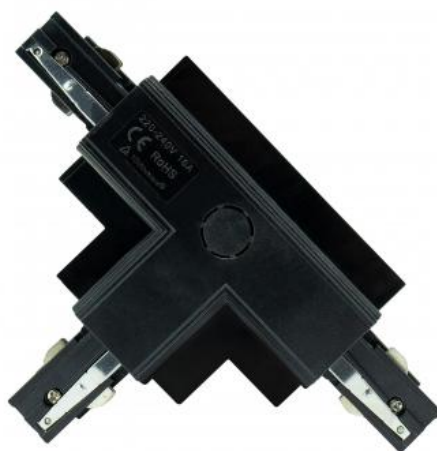

WOJ+06511

WOJ+06511

SPS RECESSED CONNECTOR T LEFT BLACK SPECTRUM

Voltage **230 V**

Degree of protection (IP) **IP20**

Technical data

Code	WOJ+06511
Voltage	230 V
Protection class	I
Working temperature range	-20/+40 °
Housing material	PC
Degree of protection (IP)	IP20
Colour	Black
Dimension (AxBxC)	111x36x165 mm
For use	Inside
Assembly method	Recessed
Application	INT
Made in	PRC
Other	wymiar po zamontowaniu w szynie: 77x36x99 ,