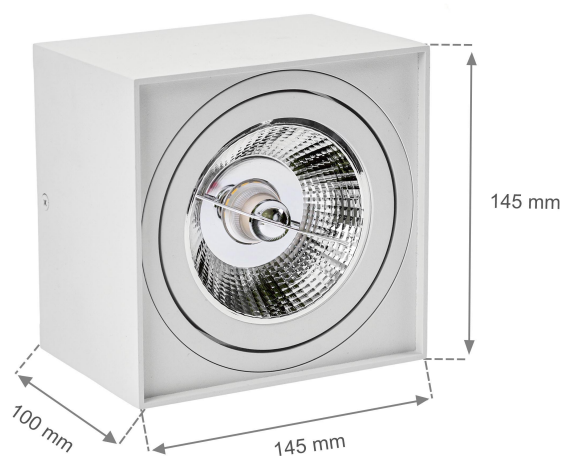

CHLOE AR111 GU10

SLIP005038

Surface-mounted luminaire CHLOE AR111 GU10 for replaceable light source. Designed for surface mounting.

Voltage **250 V**

Degree of protection (IP) **IP20**

Technical data

Code	SLIP005038
Voltage	250 V
Protection class	II
Light source included	No
Working temperature range	-20/+40 °
Lifespan	17000 h
Housing material	Aluminum
Degree of protection (IP)	IP20
Colour	White
Dimension (AxBxC)	145x145x100 mm
For use	Inside
Assembly method	On the ceiling
Application	INT
Made in	PRC
Other	MAX 20W LED; NO INTENDED FOR HALOGEN ,

Related documents

 User manual

 Declaration of Conformity

 Photometric file

 3D model

Oprawa sprzedawana bez źródła LED, max 20W LED, max 50W halogen