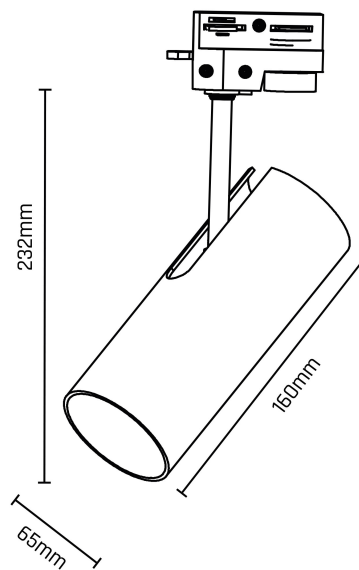

MADARA LIBRA GU10

SLIP003055

On track luminaire MADARA LIBRA GU10 for replaceable light source. Designed to be mounted on a track.

Voltage **250 V**

Socket **GU10**

Degree of protection (IP) **IP20**

Technical data

Code	SLIP003055
Voltage	250 V
Protection class	I
Light source included	No
Working temperature range	-20/+40 °
Lifespan	17000 h
Housing material	Aluminum
Socket	GU10
Degree of protection (IP)	IP20
Colour	White
Dimension (AxBxC)	65x160x232 mm
For use	Inside
Assembly method	on track
Application	Inside
Made in	PRC
Other	MAX 10W LED; NO INTENDED FOR HALOGEN ,