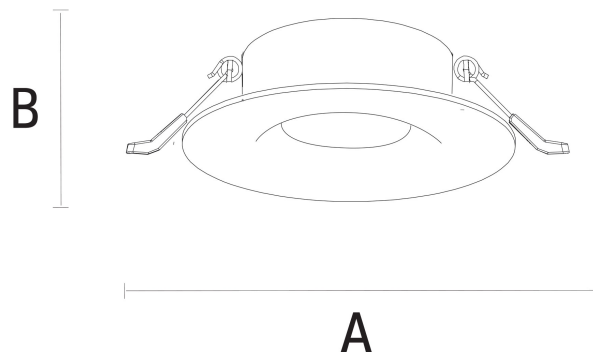

FIALE IV GU10

SLIP001006

Recessed lighting luminaire FIALE IV GU10 for replaceable light source. It has a very high degree of protection IP65, providing protection against the ingress of dust and water jets. Designed for recessed mounting.

IP65

Voltage **250 V**

Socket **GU10**

Degree of protection (IP) **IP65**

Technical data

Code	SLIP001006
Voltage	250 V
Protection class	II
Light source included	No
Working temperature range	-20/+40 °
Lifespan	17000 h
Housing material	Aluminum
Socket	GU10
Degree of protection (IP)	IP65
Colour	SREBRNY
Dimension (AxBxC)	84x52 mm
Mounting hole	72 mm
For use	Inside
Assembly method	Recessed
Application	INT
Made in	PRC
Other	MAX 10W LED; NO INTENDED FOR HALOGEN ,