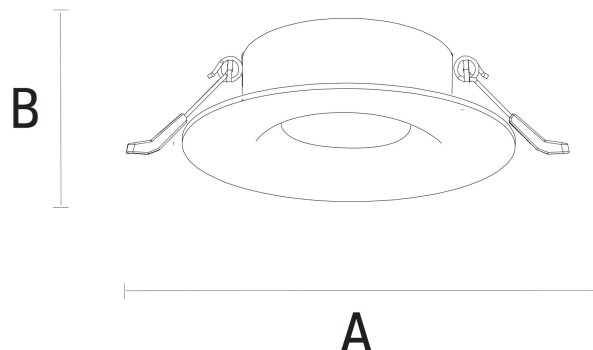

# FIALE IV GU10

SLIP001005

Recessed lighting luminaire FIALE IV GU10 for replaceable light source. It has a very high degree of protection IP65, providing protection against the ingress of dust and water jets. Designed for recessed mounting.

IP65

Voltage **250 V**

Socket **GU10**

Degree of protection (IP) **IP65**

## Technical data

Code	SLIP001005
Voltage	250 V
Protection class	II
Light source included	No
Working temperature range	-20/+40 °
Lifespan	17000 h
Housing material	Aluminum
Socket	GU10
Degree of protection (IP)	IP65
Colour	White
Dimension (AxBxC)	83x51 mm
Mounting hole	72 mm
For use	Inside
Assembly method	Recessed
Application	INT
Made in	PRC
Other	MAX 10W LED; NO INTENDED FOR HALOGEN ,