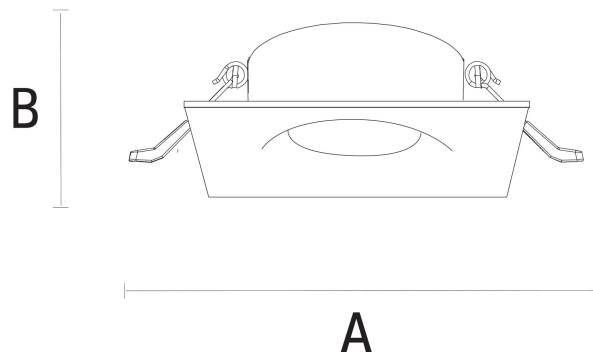

FIALE III GU10

SLIP001004

Recessed lighting luminaire FIALE III GU10 for replaceable light source. Designed for recessed mounting.

Voltage **250 V**

Socket **GU10**

Degree of protection (IP) **IP20**

Technical data

Code	SLIP001004
Voltage	250 V
Protection class	II
Light source included	No
Working temperature range	-20/+40 °
Lifespan	17000 h
Housing material	Aluminum
Socket	GU10
Degree of protection (IP)	IP20
Colour	White
Dimension (AxBxC)	95x95x68 mm
Mounting hole	80 mm
For use	Inside
Assembly method	Recessed
Application	INT
Made in	PRC
Other	MAX 10W LED; NO INTENDED FOR HALOGEN ,