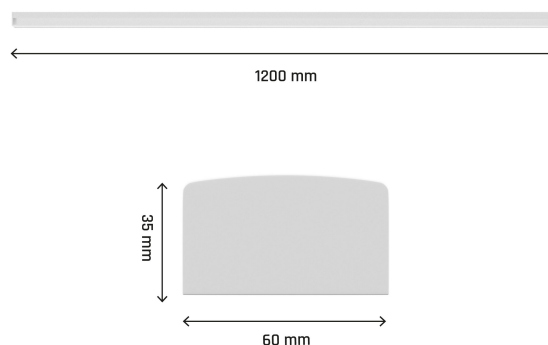

LIMEA SUBTILO

SLI047222CCT_PW

LED luminaire LIMEA SUBTILO with the possibility of changing the light color (CCT), with a power of 30 W, high light efficacy 120 lm/W. Thanks to the ability to change the color temperature (CCT) in the range from 3000K to 6000K, we can adjust the light color depending on our needs and preferences. Suitable for both surface and suspended mounting. The product is certified by the National Institute of Hygiene, so it can be used in rooms with high hygienic requirements.

CCT

Power	30 W	Voltage	230 V
Luminous flux*	3600 lm (360°)	Colour temperature	2700/4000/6000 K
Colour of light	CCT	Beam angle	120 °
Degree of protection (IP)	IP20		

Technical data

Code	SLI047222CCT_PW
Power	30 W
Nominal current	135 mA
Voltage	230 V
Energy consumption	30 kWh/1000h
Frequency	50HZ Hz
Protection class	II
Power factor	0.9
Useful luminous flux*	3600 lm (360°)
Luminous flux**	3000 lm (360°)
Lamp efficacy	120 lm/W
Colour temperature	2700/4000/6000 K
Colour of light	CCT
Beam angle	120 °
RA	80
Light source included	+
Dimmable	No
Working temperature range	-20/+40 °
Lifespan	17000 h
Housing material	PLASTIC
Degree of protection (IP)	IP20
Colour	White
Dimension (AxBxC)	1200x60x35 mm
For use	Inside
Assembly method	On the ceiling, Suspended
Application	INTERNAL
Made in	PRC
Other	Light color change function 2700K/4000K/6000K ,