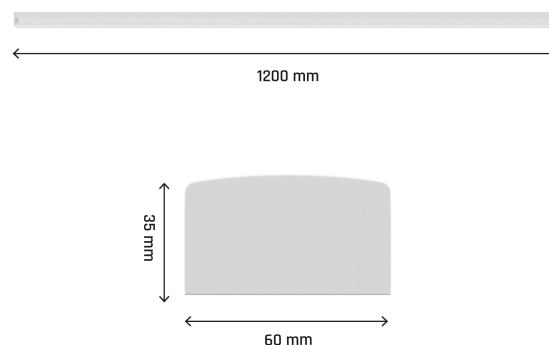

LIMEA SUBTILO

SLI047222CCT_PW

LED luminaire LIMEA SUBTILO with the possibility of changing the light color (CCT), with a power of 30 W, high light efficacy 120 lm/W. Thanks to the ability to change the color temperature (CCT) in the range from 3000K to 6000K, we can adjust the light color depending on our needs and preferences. Suitable for both surface and suspended mounting. The product is certified by the National Institute of Hygiene, so it can be used in rooms with high hygienic requirements.

Power	30 W	Voltage	230 V
Luminous flux*	3600 lm (360°)	Colour temperature	2700/4000/6000 K
Colour of light	CCT	Beam angle	120 °
Degree of protection (IP)	IP20		

Technical data

Code	SLI047222CCT_PW
Power	30 W
Nominal current	135 mA
Voltage	230 V
Energy consumption	30 kWh/1000h
Frequency	50HZ Hz
Protection class	II
Power factor	0.9
Useful luminous flux*	3600 lm (360°)
Luminous flux**	3000 lm (360°)
Lamp efficacy	120 lm/W
Colour temperature	2700/4000/6000 K
Colour of light	CCT
Beam angle	120 °
RA	80
Light source included	+
Dimmable	No
Working temperature range	-20/+40 °
Lifespan	17000 h
Housing material	PLASTIC
Degree of protection (IP)	IP20
Colour	White
Dimension (AxBxC)	1200x60x35 mm
For use	Inside
Assembly method	On the ceiling, zwieszany
Application	INTERNAL
Made in	PRC
Other	Funkcja zmiany barwy światła 2700K/4000K/6000K