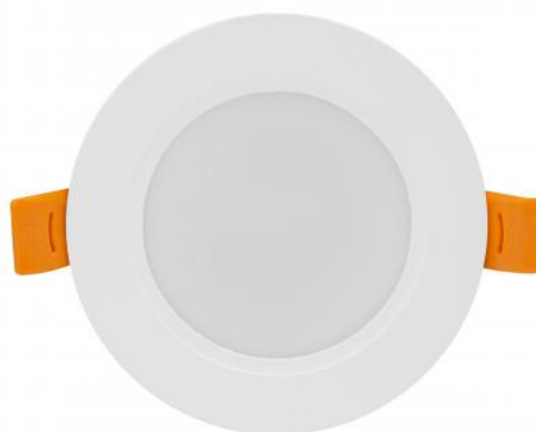

# DURE 3

SLI043021NW\_PW

Downlight luminaire DURE 3, with a power of 5 W, high light efficacy 130 lm/W. It has a high IP54 rating, making it ideal for use in rooms with high humidity. Lights up with neutral light - the most universal colour (4000K), which is suitable for the rooms we use on a daily basis, ensuring comfort during everyday activities. Designed for recessed mounting.

IP54

IK06

Power	<b>5 W</b>	Voltage	<b>230 V</b>
Luminous flux*	<b>650 lm (360°)</b>	Colour temperature	<b>4000 K</b>
Colour of light	<b>Neutral white</b>	Beam angle	<b>110 °</b>
IK	<b>6</b>	Degree of protection (IP)	<b>IP54</b>

## Technical data

Code	SLI043021NW_PW
Power	5 W
Nominal current	36 mA
Voltage	230 V
Energy consumption	5 kWh/1000h
Frequency	50HZ Hz
Protection class	II
Power factor	0.6
Useful luminous flux*	650 lm (360°)
Luminous flux**	500 lm (360°)
Lamp efficacy	130 lm/W
Colour temperature	4000 K
Colour of light	Neutral white
Beam angle	110 °
RA	80
Uniformity of color SDCM max	5
Dimmable	No
Working temperature range	-20/+40 °
Lifespan	17000 h
Housing material	PC+PS
IK	6
Degree of protection (IP)	IP54
Colour	White
Dimension (AxBxC)	95x31 mm
Mounting hole	72 mm
For use	Inside
Assembly method	Recessed
Application	INT
Made in	PRC