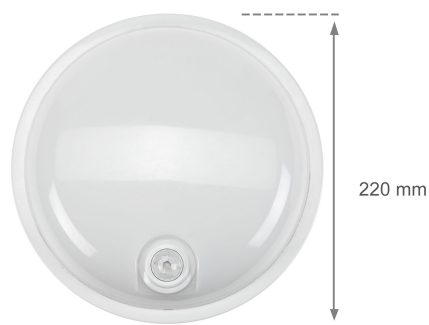

TECHNIC LAMP

SLI041047NW_PW

See
more

Technic luminaire TECHNIC LAMP, with a power of 20 W, high light efficacy 115 lm/W. It has a high IP54 rating, making it ideal for use in rooms with high humidity. IK07 class provides impact resistance. It shines with light of neutral - the most universal colour (4000K). Designed for surface mounting.

IP54

IK07

Power	20 W	Voltage	230 V
Luminous flux*	2300 lm (360°)	Colour temperature	4000 K
Colour of light	Neutral white	Beam angle	120 °
IK	07	Degree of protection (IP)	IP54

Technical data

Code	SLI041047NW_PW
Power	20 W
Nominal current	150 mA
Voltage	230 V
Energy consumption	20 kWh/1000h
Frequency	50HZ Hz
Protection class	II
Useful luminous flux*	2300 lm (360°)
Luminous flux**	2100 lm (360°)
Lamp efficacy	115 lm/W
Colour temperature	4000 K
Colour of light	Neutral white
Beam angle	120 °
RA	>80
Light source included	Yes
Dimmable	No
Working temperature range	-20/+40 °
Lifespan	17000 h
Housing material	PC
IK	07
Degree of protection (IP)	IP54
Colour	White
Dimension (AxBxC)	220x60 mm
For use	Inside/Outside
Assembly method	On the ceiling
Made in	PRC
Other	IP54 ,