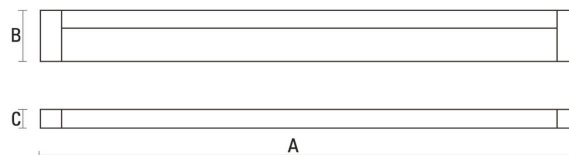

# CABINET

SLI040021NW

LED luminaire CABINET, with a power of 18 W, high light efficacy 100 lm/W. Lights up with neutral light - the most universal colour (4000K), which is suitable for the rooms we use on a daily basis, ensuring comfort during everyday activities. Designed for surface mounting.

Power	<b>18 W</b>	Voltage	<b>230 V</b>
Luminous flux*	<b>1800 lm (360°)</b>	Colour temperature	<b>4000 K</b>
Colour of light	<b>Neutral white</b>	Beam angle	<b>120 °</b>
Degree of protection (IP)	<b>IP20</b>		

## Technical data

Code	SLI040021NW
Power	18 W
Nominal current	140 mA
Voltage	230 V
Energy efficiency class	F
Energy consumption	18 kWh/1000h
Frequency	50HZ Hz
Protection class	II
Power supply included	+
Power factor	0.5
Useful luminous flux*	1800 lm (360°)
Luminous flux**	1800 lm (360°)
Lamp efficacy	100 lm/W
Colour temperature	4000 K
Colour of light	Neutral white
Beam angle	120 °
RA	80
Uniformity of color SDCM max	5
Dimmable	No
Working temperature range	-20/+40 °
Lifespan	17000 h
Housing material	PC
Degree of protection (IP)	IP20
Colour	SREBRNY
Dimension (AxBxC)	1183x21x32 mm
For use	Inside
Assembly method	On the ceiling
Application	INT
Made in	PRC