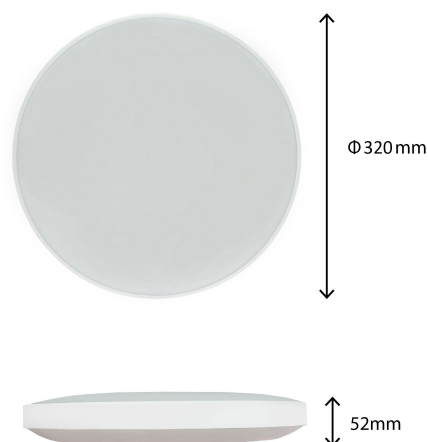

NYMPHEA BLACK & WHITE

SLI031035NW_PW

Plafond NYMPHEA BLACK & WHITE, with a power of 24 W, high light efficacy 117 lm/W. It has a high IP54 rating, making it ideal for use in rooms with high humidity. Lights up with neutral light - the most universal colour (4000K), which is suitable for the rooms we use on a daily basis, ensuring comfort during everyday activities. Designed for surface mounting. The product is certified by the National Institute of Hygiene, so it can be used in rooms with high hygienic requirements.

IP54

Power	24 W	Voltage	230 V
Luminous flux*	2800 lm (360°)	Colour temperature	4000 K
Colour of light	Neutral white	Beam angle	115 °
Degree of protection (IP)	IP54		

Technical data

Code	SLI031035NW_PW
Power	24 W
Nominal current	175 mA
Voltage	230 V
Energy consumption	24 kWh/1000h
Frequency	50HZ Hz
Protection class	II
Power supply included	+
Power factor	0.6
Useful luminous flux*	2800 lm (360°)
Luminous flux**	1750 lm (360°)
Lamp efficacy	117 lm/W
Luminous intensity	1050 cd
Colour temperature	4000 K
Colour of light	Neutral white
Beam angle	115 °
RA	>80
Light source included	+
Uniformity of color SDCM max	5
Dimmable	No
Working temperature range	-20 +40 °
Lifespan	17000 h
Housing material	Plastic
Degree of protection (IP)	IP54
Colour	White
Dimension (AxBxC)	320x52 mm
For use	Inside
Assembly method	On the ceiling
Application	Inside
Made in	PRC