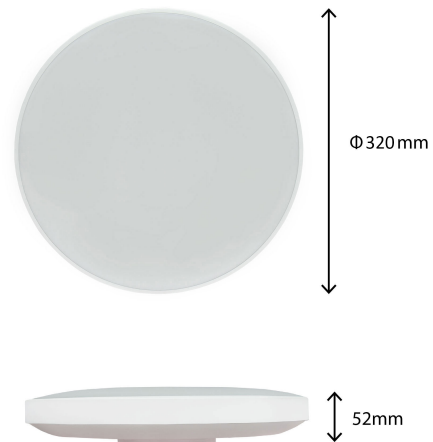

NYMPHEA BLACK & WHITE

SLI031035CW_PW

Plafond NYMPHEA BLACK & WHITE, with a power of 24 W, high light efficacy 119 lm/W. It has a high IP54 rating, making it ideal for use in rooms with high humidity. It shines with a cold light colour (6000K), which is suitable for rooms where we need to be most focused and concentrated, such as technical workstations. Designed for surface mounting. The product is certified by the National Institute of Hygiene, so it can be used in rooms with high hygienic requirements.

IP54

Power	24 W	Voltage	230 V
Luminous flux*	2850 lm (360°)	Colour temperature	6000 K
Colour of light	CW	Beam angle	115 °
Degree of protection (IP)	IP54		

Technical data

Code	SLI031035CW_PW
Power	24 W
Nominal current	175 mA
Voltage	230 V
Energy consumption	24 kWh/1000h
Frequency	50HZ Hz
Protection class	II
Power supply included	+
Power factor	0.6
Useful luminous flux*	2850 lm (360°)
Luminous flux**	1850 lm (360°)
Lamp efficacy	119 lm/W
Luminous intensity	1050 cd
Colour temperature	6000 K
Colour of light	CW
Beam angle	115 °
RA	>80
Light source included	+
Uniformity of color SDCM max	5
Dimmable	No
Working temperature range	-20 +40 °
Lifespan	17000 h
Housing material	Plastic
Degree of protection (IP)	IP54
Colour	White
Dimension (AxBxC)	320x52 mm
For use	Inside
Assembly method	On the ceiling
Application	Inside
Made in	PRC