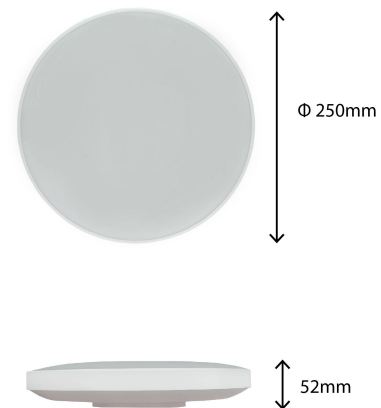

NYMPHEA BLACK & WHITE

SLI031034WW_PW

Plafond NYMPHEA BLACK & WHITE, with a power of 18 W, high light efficacy 108 lm/W. It has a high IP54 rating, making it ideal for use in rooms with high humidity. It shines with a warm light (3000K), which promotes relaxation and rest, making the illuminated room cosier. Designed for surface mounting. The product is certified by the National Institute of Hygiene, so it can be used in rooms with high hygienic requirements.

IP54

| | | | |
|---------------------------|-----------------------|--------------------|---------------|
| Power | 18 W | Voltage | 230 V |
| Luminous flux* | 1950 lm (360°) | Colour temperature | 3000 K |
| Colour of light | WW | Beam angle | 115 ° |
| Degree of protection (IP) | IP54 | | |

Technical data

| | |
|------------------------------|----------------|
| Code | SLI031034WW_PW |
| Power | 18 W |
| Nominal current | 125 mA |
| Voltage | 230 V |
| Energy consumption | 18 kWh/1000h |
| Frequency | 50HZ Hz |
| Protection class | II |
| Power supply included | + |
| Power factor | 0.6 |
| Useful luminous flux* | 1950 lm (360°) |
| Luminous flux** | 1150 lm (360°) |
| Lamp efficacy | 108 lm/W |
| Luminous intensity | 760 cd |
| Colour temperature | 3000 K |
| Colour of light | WW |
| Beam angle | 115 ° |
| RA | >80 |
| Light source included | + |
| Uniformity of color SDCM max | 5 |
| Dimmable | No |
| Working temperature range | -20 +40 ° |
| Lifespan | 17000 h |
| Housing material | Plastic |
| Degree of protection (IP) | IP54 |
| Colour | White |
| Dimension (AxBxC) | 250x52 mm |
| For use | Inside |
| Assembly method | On the ceiling |
| Application | Inside |
| Made in | PRC |