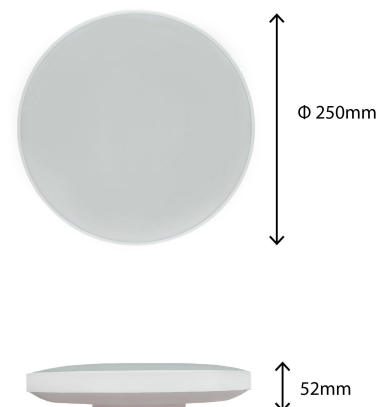

NYMPHEA BLACK & WHITE CCT

SLI031034CCT_PW

LED luminaire NYMPHEA BLACK & WHITE CCT with the possibility of changing the light color (CCT), with a power of 18 W, high light efficacy 130 lm/W. Thanks to the ability to change the color temperature (CCT) in the range 3000/4000/6000K, we can adjust the light color depending on our needs and preferences. It has a high IP54 rating, making it ideal for use in rooms with high humidity. The CCT function allows you to changes to the colour temperature of light (3000/4000/6000K). Designed for surface mounting. The product is certified by the National Institute of Hygiene, so it can be used in rooms with high hygienic requirements.

Power	18 W	Voltage	230 V
Luminous flux*	2350 lm (360°)	Colour temperature	3000/4000/6000 K
Colour of light	CCT	Beam angle	115 °
Degree of protection (IP)	IP54		

Technical data

Code	SLI031034CCT_PW
Power	18 W
Nominal current	135 mA
Voltage	230 V
Energy consumption	18 kWh/1000h
Frequency	50HZ Hz
Protection class	II
Power supply included	+
Power factor	0.6
Useful luminous flux*	2350 lm (360°)
Luminous flux**	1440 lm (360°)
Lamp efficacy	130 lm/W
Colour temperature	3000/4000/6000 K
Colour of light	CCT
Beam angle	115 °
RA	>80
Light source included	+
Uniformity of color SDCM max	5
Dimmable	No
Working temperature range	-20 +40 °
Lifespan	17000 h
Housing material	Plastic
Degree of protection (IP)	IP54
Colour	White
Dimension (AxBxC)	250x52 mm
For use	Inside
Assembly method	On the ceiling
Application	Inside
Made in	PRC
Other	Light color change function 3000K/4000K/6000K ,