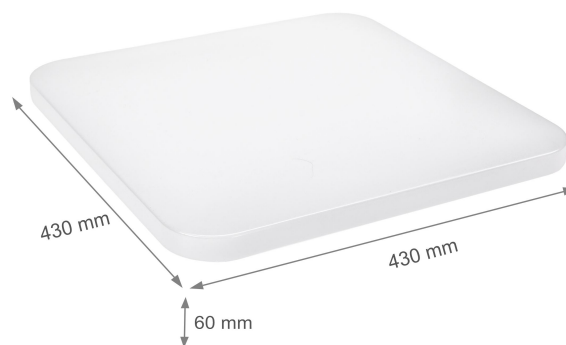

NYMPHEA 2

SLI031023WW

Plafond NYMPHEA 2, with a power of 36 W. It shines with a warm light (3000K), which promotes relaxation and rest, making the illuminated room cosier. Designed for surface mounting. The product is certified by the National Institute of Hygiene, so it can be used in rooms with high hygienic requirements.

Power	36 W	Voltage	230 V
Luminous flux*	2600 lm (120°)	Colour temperature	3000 K
Colour of light	WW	Beam angle	120 °
Degree of protection (IP)	IP20		

Technical data

Code	SLI031023WW
Power	36 W
Nominal current	170 mA
Voltage	230 V
Energy efficiency class	G
Energy consumption	36 kWh/1000h
Frequency	50HZ Hz
Protection class	I
Power factor	0.9
Useful luminous flux*	2600 lm (120°)
Luminous flux**	2600 lm (360°)
Lamp efficacy	72 lm/W
Colour temperature	3000 K
Colour of light	WW
Beam angle	120 °
RA	80
Uniformity of color SDCM max	5
Dimmable	No
Working temperature range	-20/+40 °
Lifespan	17000 h
Housing material	PLASTIC
Degree of protection (IP)	IP20
Colour	White
Dimension (AxBxC)	430x60 mm
For use	Inside
Assembly method	On the ceiling
Application	INT
Made in	PRC