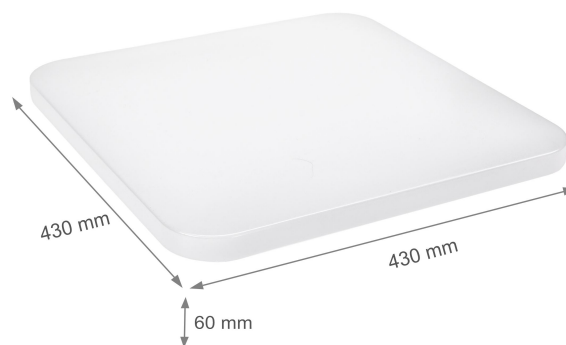

NYMPHEA 2

SLI031023NW

Plafond NYMPHEA 2, with a power of 36 W. Lights up with neutral light - the most universal colour (4000K), which is suitable for the rooms we use on a daily basis, ensuring comfort during everyday activities. Designed for surface mounting. The product is certified by the National Institute of Hygiene, so it can be used in rooms with high hygienic requirements.

Power	36 W	Voltage	230 V
Luminous flux*	2600 lm (120°)	Colour temperature	4000 K
Colour of light	Neutral white	Beam angle	120 °
Degree of protection (IP)	IP20		

Technical data

Code	SLI031023NW
Power	36 W
Nominal current	170 mA
Voltage	230 V
Energy efficiency class	G
Energy consumption	36 kWh/1000h
Frequency	50HZ Hz
Protection class	I
Power factor	0.9
Useful luminous flux*	2600 lm (120°)
Luminous flux**	2600 lm (360°)
Lamp efficacy	72 lm/W
Colour temperature	4000 K
Colour of light	Neutral white
Beam angle	120 °
RA	80
Uniformity of color SDCM max	5
Dimmable	No
Working temperature range	-20/+40 °
Lifespan	17000 h
Housing material	PLASTIC
Degree of protection (IP)	IP20
Colour	White
Dimension (AxBxC)	430x60 mm
For use	Inside
Assembly method	On the ceiling
Application	INT
Made in	PRC