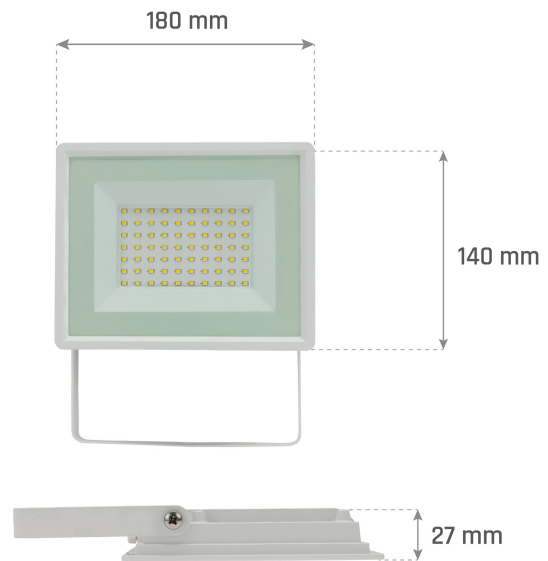

NOCTIS LUX 3

SLI029055WW_PW

Floodlight NOCTIS LUX 3, with a power of 50 W. It has a very high degree of protection IP65, providing protection against the ingress of dust and water jets. IK07 class provides impact resistance. It shines with a warm light (3000K). Designed for surface mounting.

IP65

IK07

Power	50 W	Voltage	230 V
Luminous flux*	4300 lm (120°)	Colour temperature	3000 K
Colour of light	WW	Beam angle	100 °
IK	07	Degree of protection (IP)	IP65

Technical data

Code	SLI029055WW_PW
Power	50 W
Nominal current	220 mA
Voltage	230 V
Energy consumption	50 kWh/1000h
Frequency	50HZ Hz
Protection class	I
Power supply included	+
Power factor	0.9
Useful luminous flux*	4300 lm (120°)
Luminous flux**	4300 lm (360°)
Lamp efficacy	86 lm/W
Colour temperature	3000 K
Colour of light	WW
Beam angle	100 °
RA	>70
Uniformity of color SDCM max	5
Dimmable	No
Working temperature range	-20/+40 °
Lifespan	17000 h
Housing material	Aluminum, GLASS
IK	07
Degree of protection (IP)	IP65
Colour	White
Dimension (AxBxC)	180x140x27 mm
For use	Outside
Assembly method	On the ceiling
Application	EXT
Made in	PRC