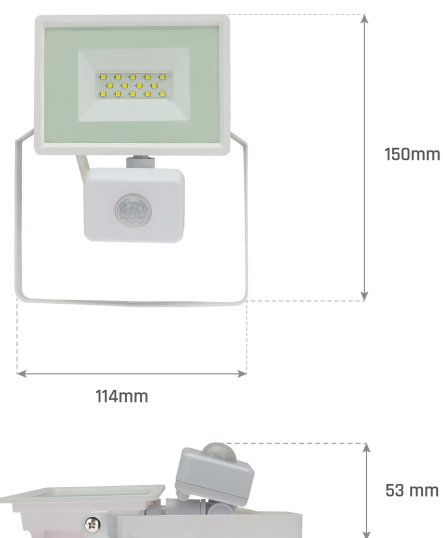

NOCTIS LUX 3

SLI029052CW_CZUJNIK_PW

Floodlight NOCTIS LUX 3, with a power of 10 W, high light efficacy 100 lm/W. It has a high IP44 rating, making it ideal for use in areas of high humidity. IK07 class provides impact resistance. It shines with a cold light (6000K). Designed for surface mounting.

IP44

IK07

Power	10 W	Voltage	230 V
Luminous flux*	1000 lm (120°)	Colour temperature	6000 K
Colour of light	CW	Beam angle	100 °
IK	07	Degree of protection (IP)	IP44

Technical data

Code	SLI029052CW_CZUJNIK_PW
Power	10 W
Nominal current	45 mA
Voltage	230 V
Energy consumption	10 kWh/1000h
Frequency	50HZ Hz
Protection class	I
Power supply included	+
Power factor	0.9
Useful luminous flux*	1000 lm (120°)
Luminous flux**	1000 lm (360°)
Lamp efficacy	100 lm/W
Colour temperature	6000 K
Colour of light	CW
Beam angle	100 °
RA	>70
Uniformity of color SDCM max	5
Dimmable	No
Working temperature range	-20/+40 °
Lifespan	17000 h
Housing material	Aluminum, GLASS
IK	07
Degree of protection (IP)	IP44
Colour	White
Dimension (AxBxC)	114x150x53 mm
For use	Outside
Assembly method	On the ceiling
Application	EXT
Made in	PRC