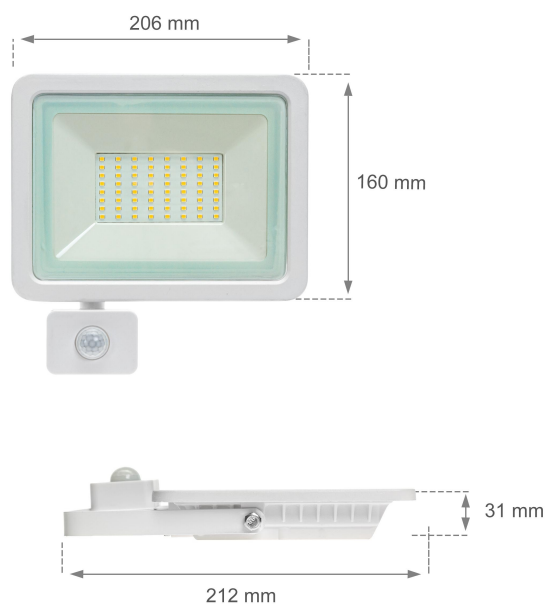

NOCTIS LUX 2

SLI029044CW_CZUJNIK

Floodlight NOCTIS LUX 2, with a power of 50 W. It has a high IP44 rating, making it ideal for use in areas of high humidity. It shines with a cold light (6000K). Designed for surface mounting.

IP44

Power	50 W	Voltage	230 V
Luminous flux*	4000 lm (120°)	Colour temperature	6000 K
Colour of light	CW	Beam angle	100 °
Degree of protection (IP)	IP44		

Technical data

Code	SLI029044CW_CZUJNIK
Power	50 W
Nominal current	240 mA
Voltage	230 V
Energy consumption	50 kWh/1000h
Frequency	50HZ Hz
Protection class	I
Power supply included	+
Power factor	0.9
Useful luminous flux*	4000 lm (120°)
Luminous flux**	3900/4000 lm (360°)
Lamp efficacy	78 lm/W
Colour temperature	6000 K
Colour of light	CW
Beam angle	100 °
RA	80
Uniformity of color SDCM max	5
Dimmable	No
Working temperature range	-20/+40 °
Lifespan	17000 h
Housing material	Aluminum, PLASTIC, GLASS
Degree of protection (IP)	IP44
Colour	White
Dimension (AxBxC)	212x206x35 mm
For use	Inside/Outside
Assembly method	On the ceiling
Application	INT/EXT
Made in	PRC