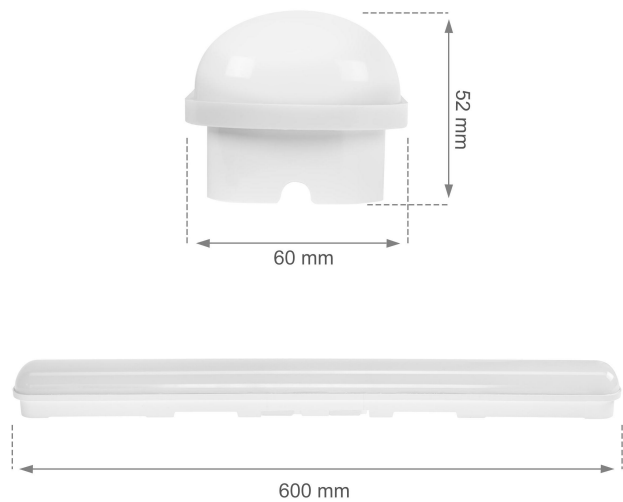

# LIMEA GO

SLI028034NW\_PW

Hermetic luminaire LIMEA GO, with a power of 25 W, high light efficacy 130 lm/W. It has a very high degree of protection IP65, providing protection against the ingress of dust and water jets. IK07 class provides impact resistance. It shines with light of neutral - the most universal colour (4000K). Suitable for both surface and suspended mounting. The product is certified by the National Institute of Hygiene, so it can be used in rooms with high hygienic requirements.

IP65

IK07

Power	<b>25 W</b>	Voltage	<b>230 V</b>
Luminous flux*	<b>3250 lm (360°)</b>	Colour temperature	<b>4000 K</b>
Colour of light	<b>Neutral white</b>	Beam angle	<b>120 °</b>
IK	<b>07</b>	Degree of protection (IP)	<b>IP65</b>

## Technical data

Code	SLI028034NW_PW
Power	25 W
Nominal current	120 mA
Voltage	230 V
Energy consumption	25 kWh/1000h
Frequency	50HZ Hz
Protection class	II
Power factor	0.9
Useful luminous flux*	3250 lm (360°)
Luminous flux**	3000 lm (360°)
Lamp efficacy	130 lm/W
Colour temperature	4000 K
Colour of light	Neutral white
Beam angle	120 °
RA	80
Light source included	+
Uniformity of color SDCM max	5
Dimmable	No
Working temperature range	-20/+40 °
Lifespan	17000 h
Housing material	plastic
IK	07
Degree of protection (IP)	IP65
Dimension (AxBxC)	600x60x52 mm
For use	Outside
Assembly method	On the ceiling, Suspended
Made in	PRC