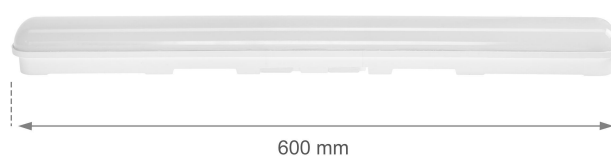

LIMEA GO

SLI028034NW

Hermetic luminaire LIMEA GO, with a power of 25 W, high light efficacy 120 lm/W. It has a very high degree of protection IP65, providing protection against the ingress of dust and water jets. IK07 class provides impact resistance. It shines with light of neutral - the most universal colour (4000K). Suitable for both surface and suspended mounting. The product is certified by the National Institute of Hygiene, so it can be used in rooms with high hygienic requirements.

IP65

IK07

Power	25 W	Voltage	230 V
Luminous flux*	3000 lm (120°)	Colour temperature	4000 K
Colour of light	Neutral white	Beam angle	120 °
IK	07	Degree of protection (IP)	IP65

Technical data

Code	SLI028034NW
Power	25 W
Nominal current	120 mA
Voltage	230 V
Energy efficiency class	E
Energy consumption	25 kWh/1000h
Frequency	50HZ Hz
Protection class	II
Power supply included	+
Power factor	0.9
Useful luminous flux*	3000 lm (120°)
Luminous flux**	3000 lm (360°)
Lamp efficacy	120 lm/W
Colour temperature	4000 K
Colour of light	Neutral white
Beam angle	120 °
RA	80
Light source included	+
Uniformity of color SDCM max	5
Dimmable	No
Working temperature range	-20/+40 °
Lifespan	17000 h
Housing material	plastic
IK	07
Degree of protection (IP)	IP65
Dimension (AxBxC)	600x60x52 mm
For use	Outside
Assembly method	On the ceiling, Suspended
Made in	PRC