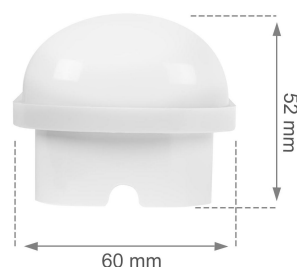

LIMEA GO

SLI028034NW

Hermetic luminaire LIMEA GO, with a power of 25 W, high light efficacy 120 lm/W. It has a very high degree of protection IP65, providing protection against the ingress of dust and water jets. IK07 class provides impact resistance. It shines with light of neutral - the most universal colour (4000K). Suitable for both surface and suspended mounting. The product is certified by the National Institute of Hygiene, so it can be used in rooms with high hygienic requirements.

IP65

IK07

Power	25 W	Voltage	230 V
Luminous flux*	3000 lm (120°)	Colour temperature	4000 K
Colour of light	Neutral white	Beam angle	120 °
IK	07	Degree of protection (IP)	IP65

Technical data

Code	SLI028034NW
Power	25 W
Nominal current	120 mA
Voltage	230 V
Energy efficiency class	E
Energy consumption	25 kWh/1000h
Frequency	50HZ Hz
Protection class	II
Power supply included	+
Power factor	0.9
Useful luminous flux*	3000 lm (120°)
Luminous flux**	3000 lm (360°)
Lamp efficacy	120 lm/W
Colour temperature	4000 K
Colour of light	Neutral white
Beam angle	120 °
RA	80
Light source included	+
Uniformity of color SDCM max	5
Dimmable	No
Working temperature range	-20/+40 °
Lifespan	17000 h
Housing material	plastic
IK	07
Degree of protection (IP)	IP65
Dimension (AxBxC)	600x60x52 mm
For use	Outside
Assembly method	On the ceiling, Suspended
Made in	PRC