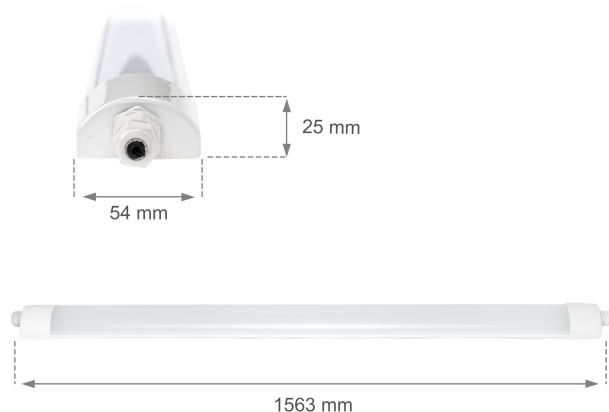

# LIMEA MINI

SLI028031NW\_PW

Hermetic luminaire LIMEA MINI, with a power of 45 W, high light efficacy 130 lm/W. It has a very high degree of protection IP65, providing protection against the ingress of dust and water jets. It shines with light of neutral - the most universal colour (4000K). Suitable for both surface and suspended mounting. The product is certified by the National Institute of Hygiene, so it can be used in rooms with high hygienic requirements.

IP65

Power	<b>45 W</b>	Voltage	<b>230 V</b>
Luminous flux*	<b>5850 lm (360°)</b>	Colour temperature	<b>4000 K</b>
Colour of light	<b>Neutral white</b>	Beam angle	<b>120 °</b>
Degree of protection (IP)	<b>IP65</b>		

## Technical data

Code	SLI028031NW_PW
Power	45 W
Nominal current	198 mA
Voltage	230 V
Energy consumption	45 kWh/1000h
Frequency	50HZ Hz
Protection class	II
Power factor	0.9
Useful luminous flux*	5850 lm (360°)
Luminous flux**	5500 lm (360°)
Lamp efficacy	130 lm/W
Colour temperature	4000 K
Colour of light	Neutral white
Beam angle	120 °
RA	80
Light source included	Yes
Uniformity of color SDCM max	5
Dimmable	No
Working temperature range	-20/+40 °
Lifespan	17000 h
Housing material	plastic
Degree of protection (IP)	IP65
Colour	White
Dimension (AxBxC)	1574x53x27 mm
For use	Inside/Outside
Assembly method	On the ceiling, Suspended
Application	Inside/Outside
Made in	PRC
Other	MAX 6 pcs per line ,