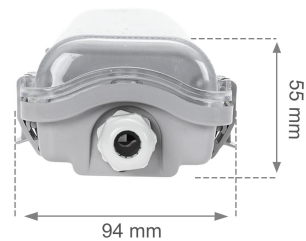

LIMEA LED TUBE SLIM

SLI028016_SLIM

Hermetic luminaire LIMEA LED TUBE SLIM for replaceable light source. It has a very high degree of protection IP65, providing protection against the ingress of dust and water jets. Suitable for both surface and suspended mounting.

IP65

Voltage **250 V**

Socket **G13**

Degree of protection (IP) **IP65**

Technical data

| | |
|---------------------------|--------------------------------------|
| Code | SLI028016_SLIM |
| Voltage | 250 V |
| Frequency | 50HZ Hz |
| Protection class | II |
| Power supply included | No |
| Light source included | No |
| Working temperature range | -20/+40 ° |
| Housing material | PS |
| Socket | G13 |
| Degree of protection (IP) | IP65 |
| Colour | Szary |
| Dimension (AxBxC) | 1610x90x63 mm |
| For use | Inside/Outside |
| Assembly method | On the ceiling, Suspended |
| Application | INT/EXT |
| Made in | PRC |
| Other | MAX 50W LED TUBE, MAX 3szt w linii , |