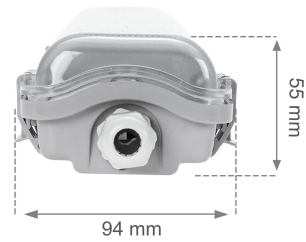

LIMEA LED TUBE SLIM

SLI028015_SLIM

Hermetic luminaire LIMEA LED TUBE SLIM for replaceable light source. It has a very high degree of protection IP65, providing protection against the ingress of dust and water jets. Suitable for both surface and suspended mounting.

IP65

Voltage **250 V**

Socket **G13**

Degree of protection (IP) **IP65**

Technical data

Code	SLI028015_SLIM
Voltage	250 V
Frequency	50HZ Hz
Protection class	II
Power supply included	No
Light source included	No
Working temperature range	-20/+40 °
Housing material	PS
Socket	G13
Degree of protection (IP)	IP65
Colour	Szary
Dimension (AxBxC)	1310x90x63 mm
For use	Inside/Outside
Assembly method	On the ceiling, Suspended
Application	INT/EXT
Made in	PRC
Other	MAX 40W LED TUBE, MAX 4pcs. W linii ,