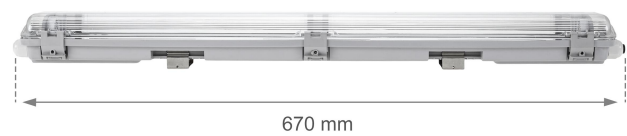

# LIMEA LED TUBE SLIM

SLI028014\_SLIM

Hermetic luminaire LIMEA LED TUBE SLIM for replaceable light source. It has a very high degree of protection IP65, providing protection against the ingress of dust and water jets. Suitable for both surface and suspended mounting.

## Technical data

Code	SLI028014_SLIM
Voltage	250 V
Frequency	50HZ Hz
Protection class	II
Power supply included	No
Light source included	No
Working temperature range	-20/+40 °
Housing material	PS
Socket	G13
Degree of protection (IP)	IP65
Colour	Szary
Dimension (AxBxC)	710x90x63 mm
For use	Inside/Outside
Assembly method	On the ceiling, Suspended
Application	INT/EXT
Made in	PRC
Other	MAX 20W LED TUBE, MAX 8szt w linii ,