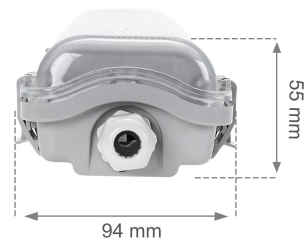

# LIMEA LED TUBE SLIM

SLI028014\_SLIM

Hermetic luminaire LIMEA LED TUBE SLIM for replaceable light source. It has a very high degree of protection IP65, providing protection against the ingress of dust and water jets. Suitable for both surface and suspended mounting.

## Technical data

Code	SLI028014_SLIM
Voltage	250 V
Frequency	50HZ Hz
Protection class	II
Power supply included	No
Light source included	No
Working temperature range	-20/+40 °
Housing material	PS
Socket	G13
Degree of protection (IP)	IP65
Colour	Szary
Dimension (AxBxC)	710x90x63 mm
For use	Inside/Outside
Assembly method	On the ceiling, Suspended
Application	INT/EXT
Made in	PRC
Other	MAX 20W LED TUBE, MAX 8szt w linii ,